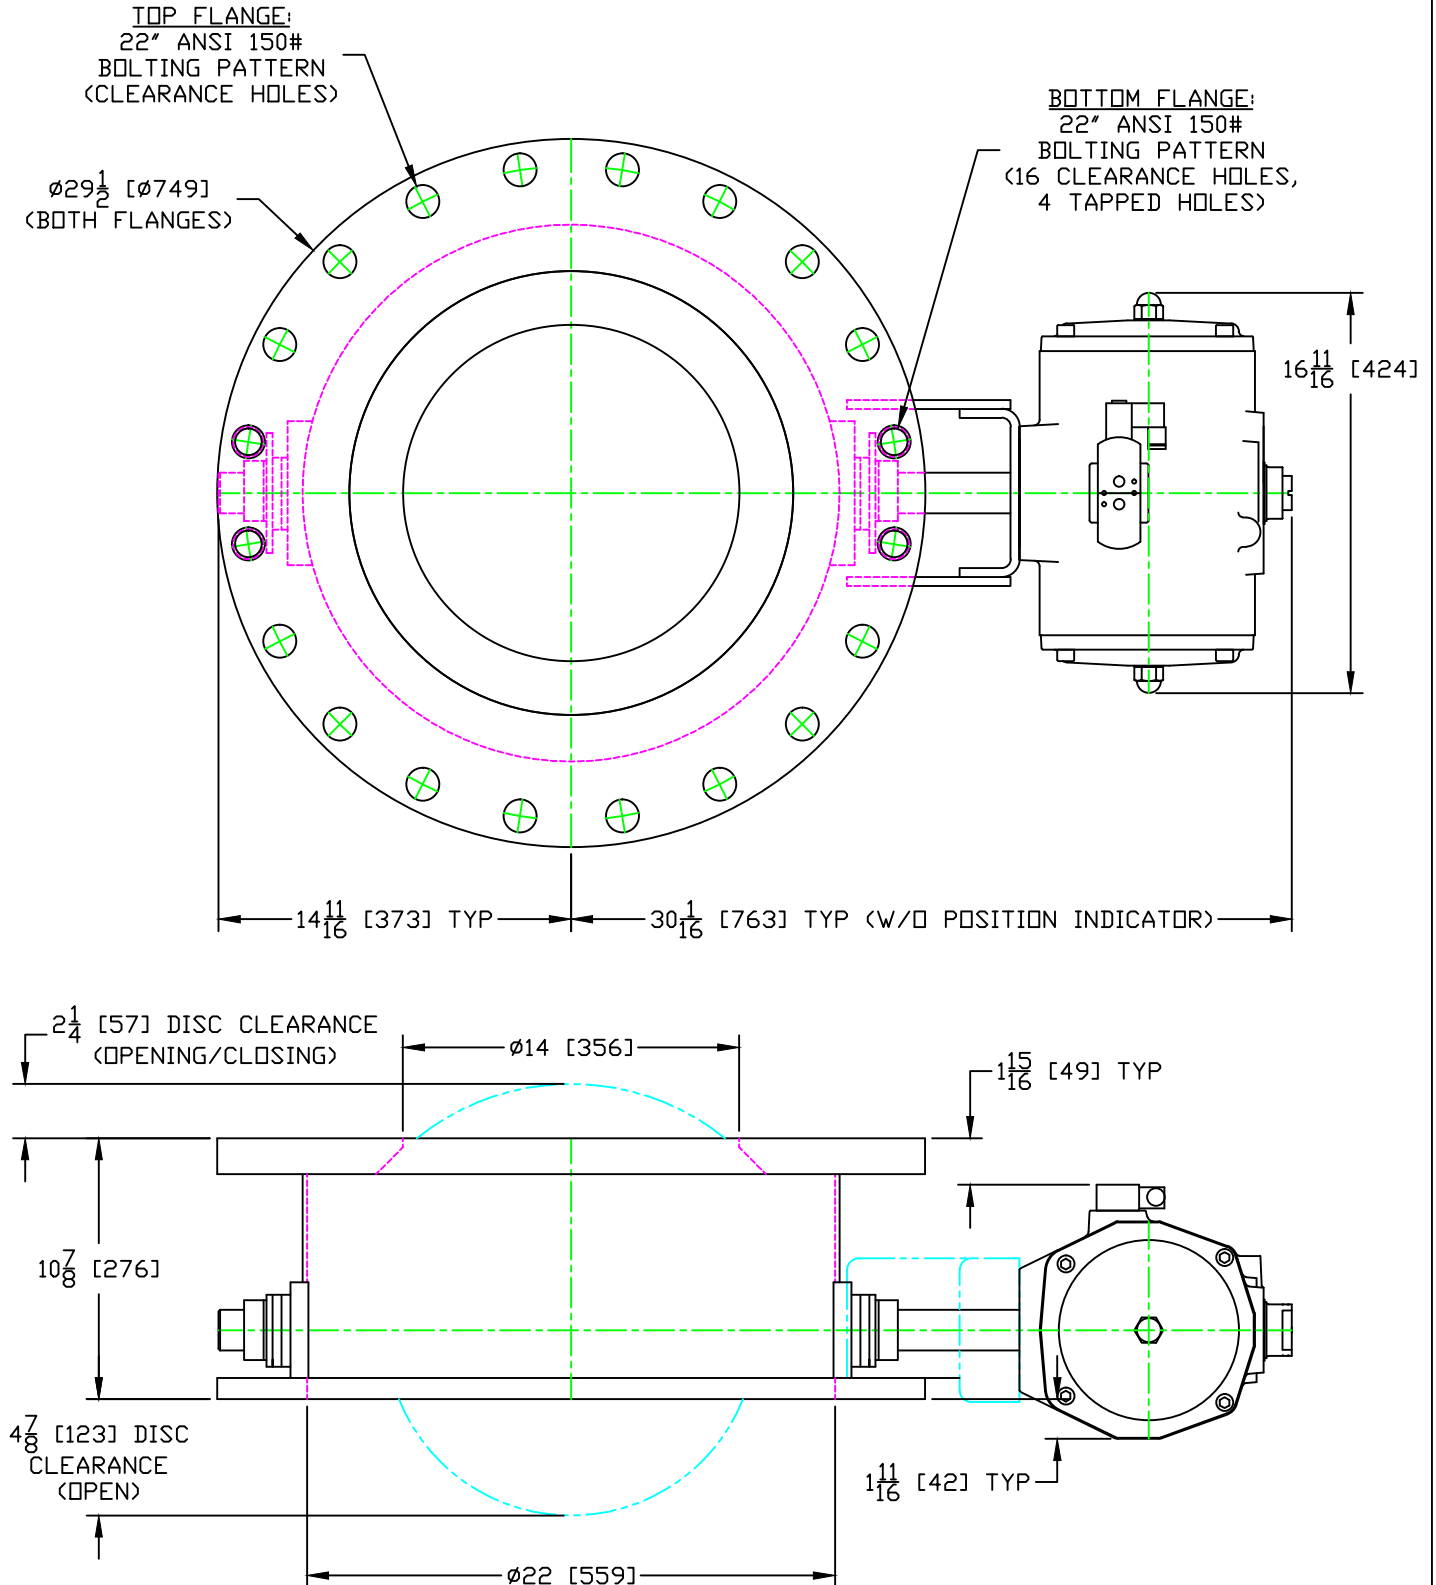

GEMCO VALVE

301 SMALLEY AVENUE
MIDDLESEX, NJ 08846 U.S.A
(+1) 732-733-1142
WWW.GEMCOVALVE.COM

14" 'T' Valve

January 2014

Size: A

Scale 1:8

© 2014 Gemco Valve Company, LLC

APPROXIMATE WEIGHT: 530 lbs / 240 kg