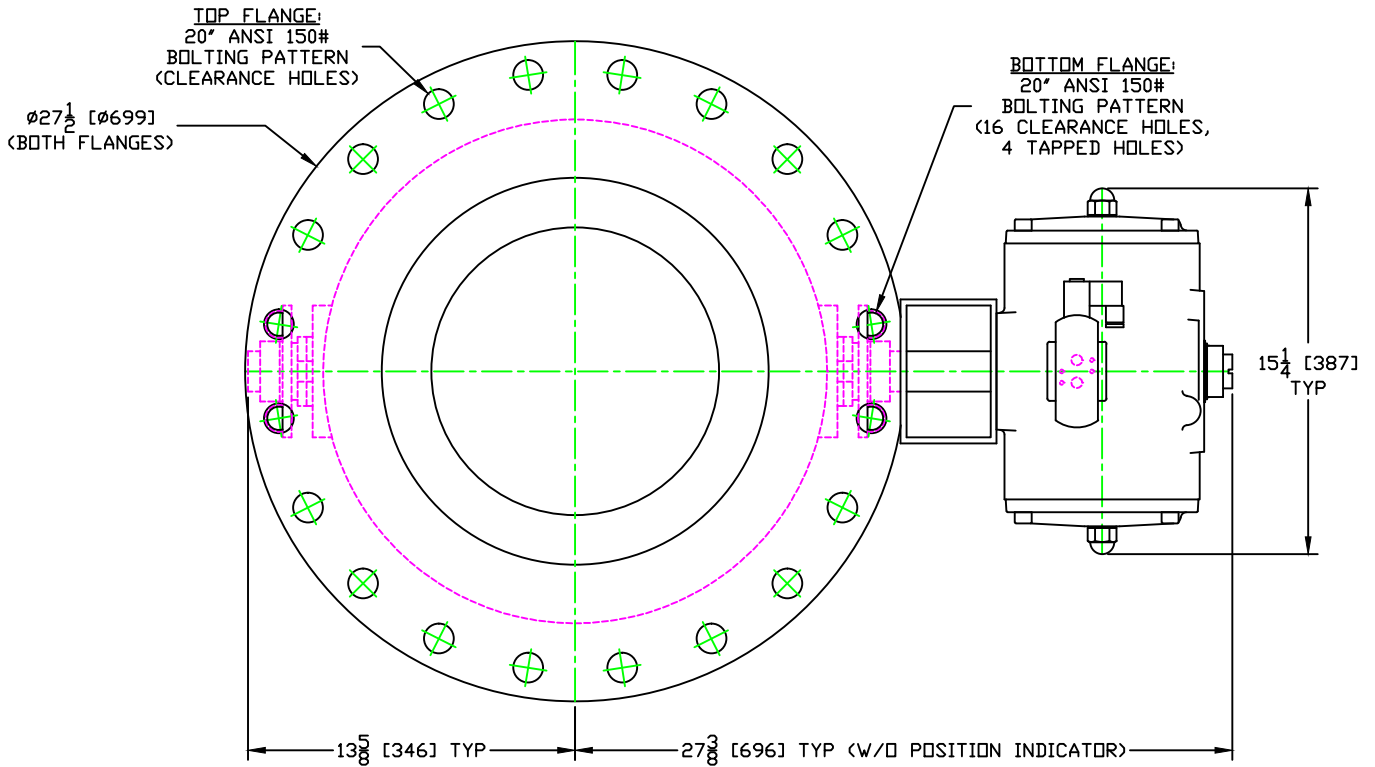

# 12" 'T' Valve

January 2014

Size: A

Scale 1:8

© 2014 Gemco Valve Company, LLC

APPROXIMATE WEIGHT: 320 lbs / 150 kg