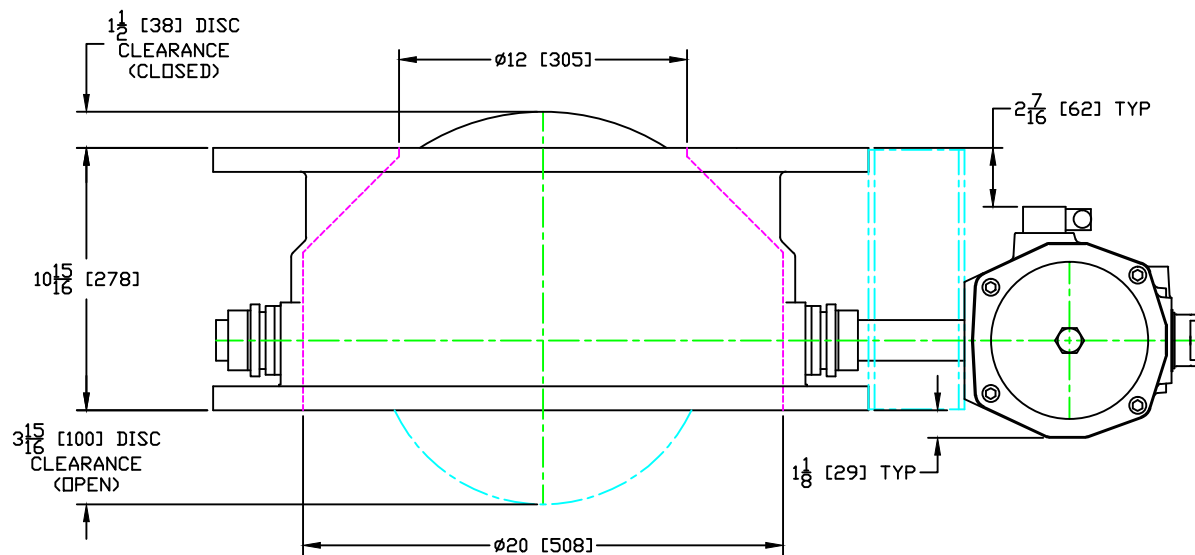

# 12" 'T' Valve

January 2014

Size: A

Scale 1:8

© 2014 Gemco Valve Company, LLC

APPROXIMATE WEIGHT: 320 lbs / 150 kg