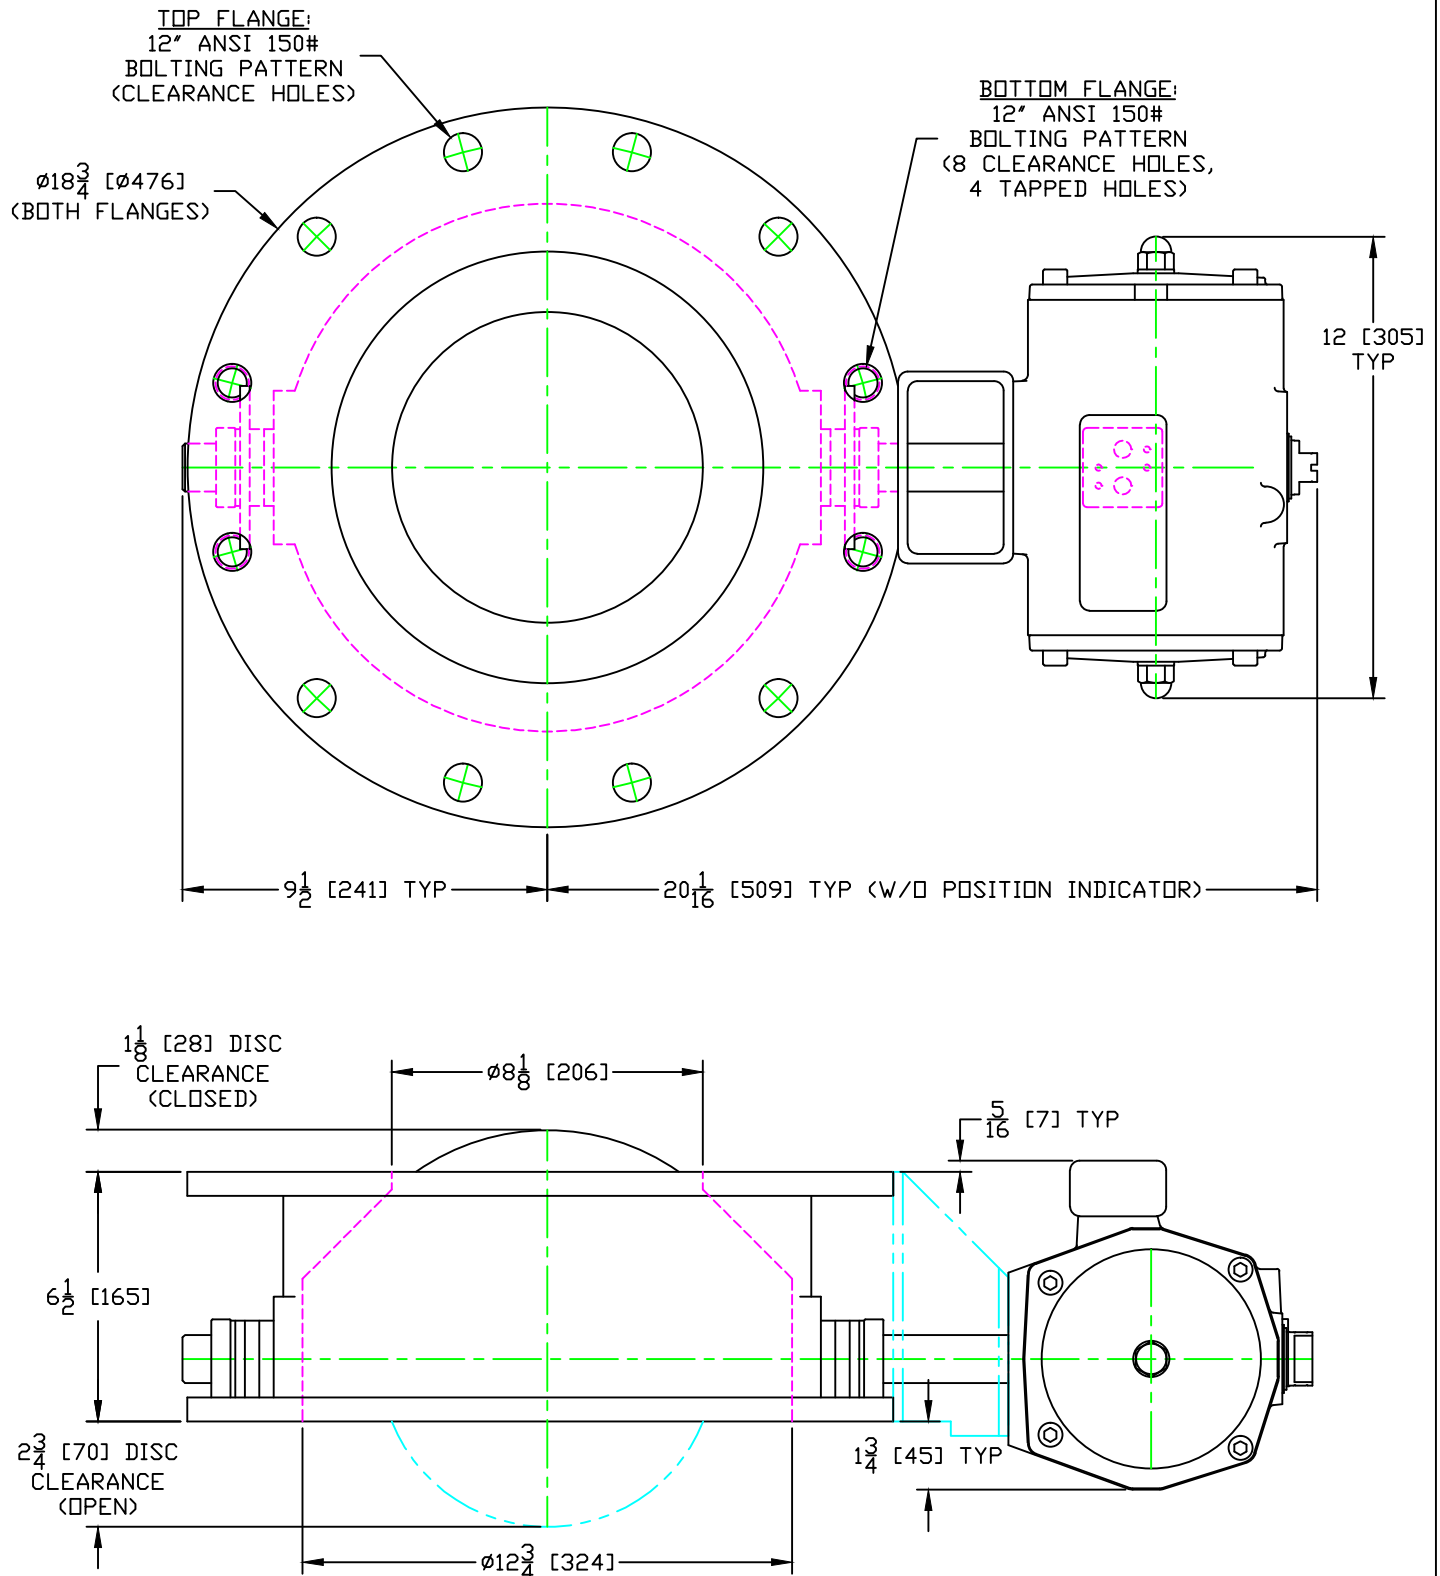

GEMCO VALVE

301 SMALLEY AVENUE
MIDDLESEX, NJ 08846 U.S.A
(+1) 732-733-1142
WWW.GEMCOVALVE.COM

8" "T" Valve

January 2014

Size: A

Scale 1:5

© 2014 Gemco Valve Company, LLC

APPROXIMATE WEIGHT: 200 lbs / 90 kg