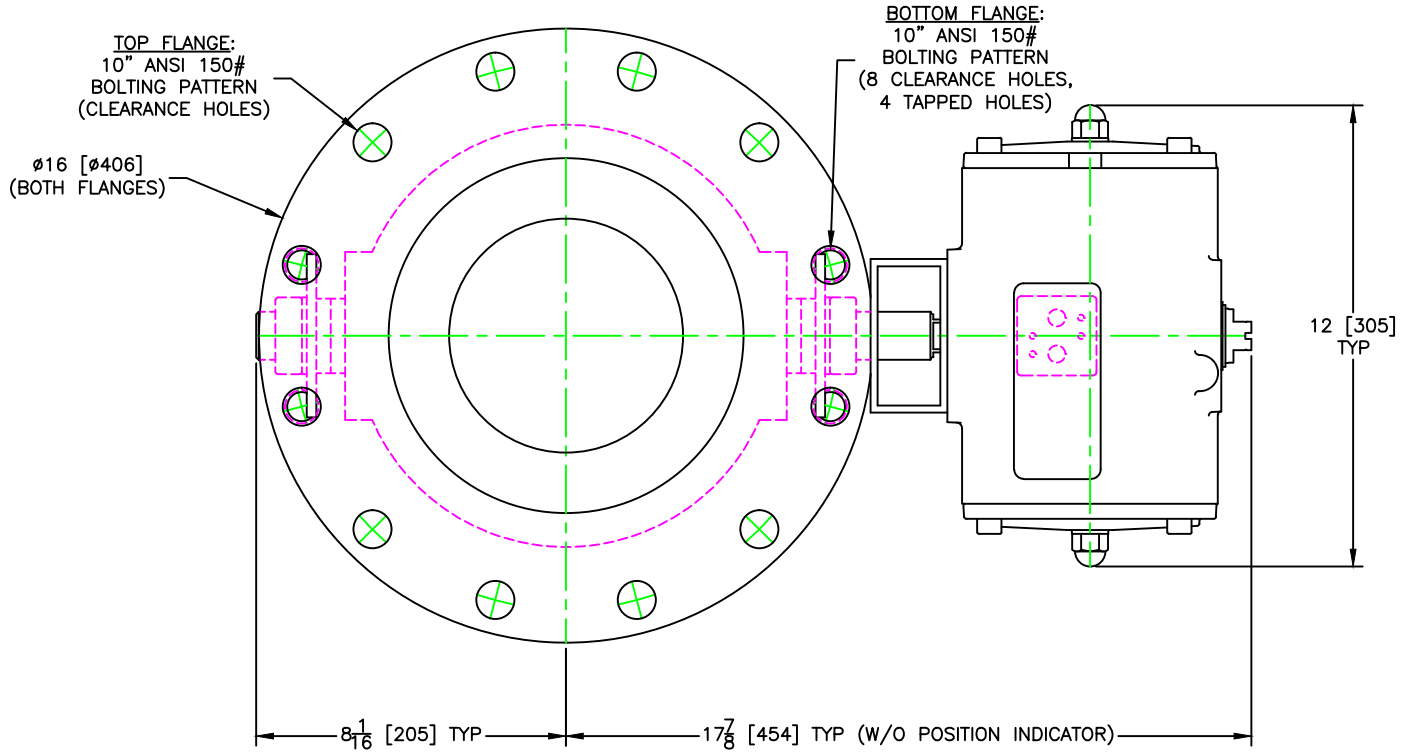

GEMCO VALVE

301 SMALLEY AVENUE
MIDDLESEX, NJ 08846 U.S.A
(+1) 732-733-1142
WWW.GEMCOVALVE.COM

6" "T" Valve

January 2014

Size: A

Scale 1:5

© 2014 Gemco Valve Company, LLC

APPROXIMATE WEIGHT: 150 lbs / 70 kg