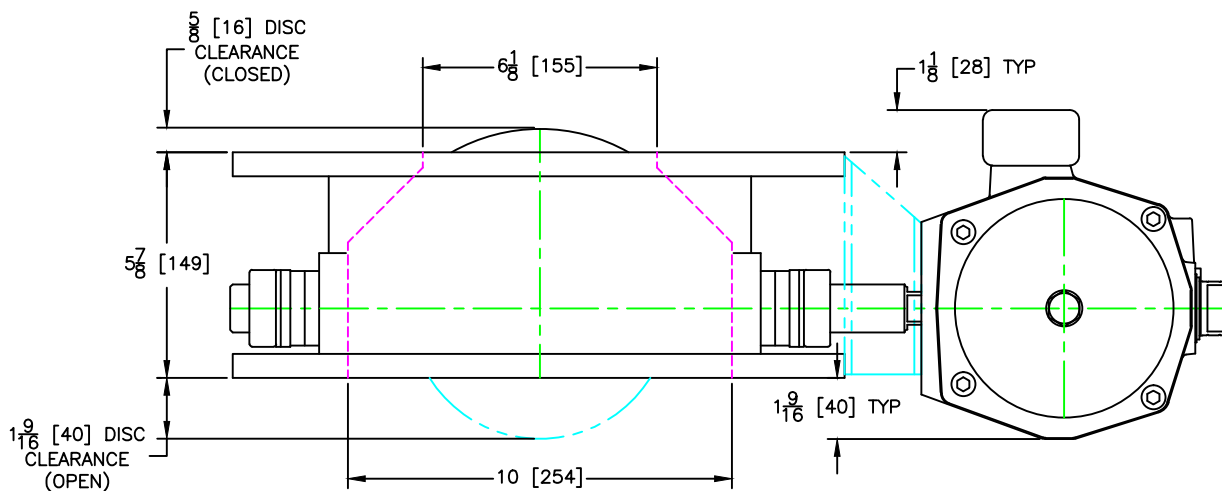

GEMCO VALVE

301 SMALLEY AVENUE
MIDDLESEX, NJ 08846 U.S.A
(+1) 732-733-1142
WWW.GEMCOVALVE.COM

6" "T" Valve

January 2014

Size: A

Scale 1:5

© 2014 Gemco Valve Company, LLC

APPROXIMATE WEIGHT: 150 lbs / 70 kg