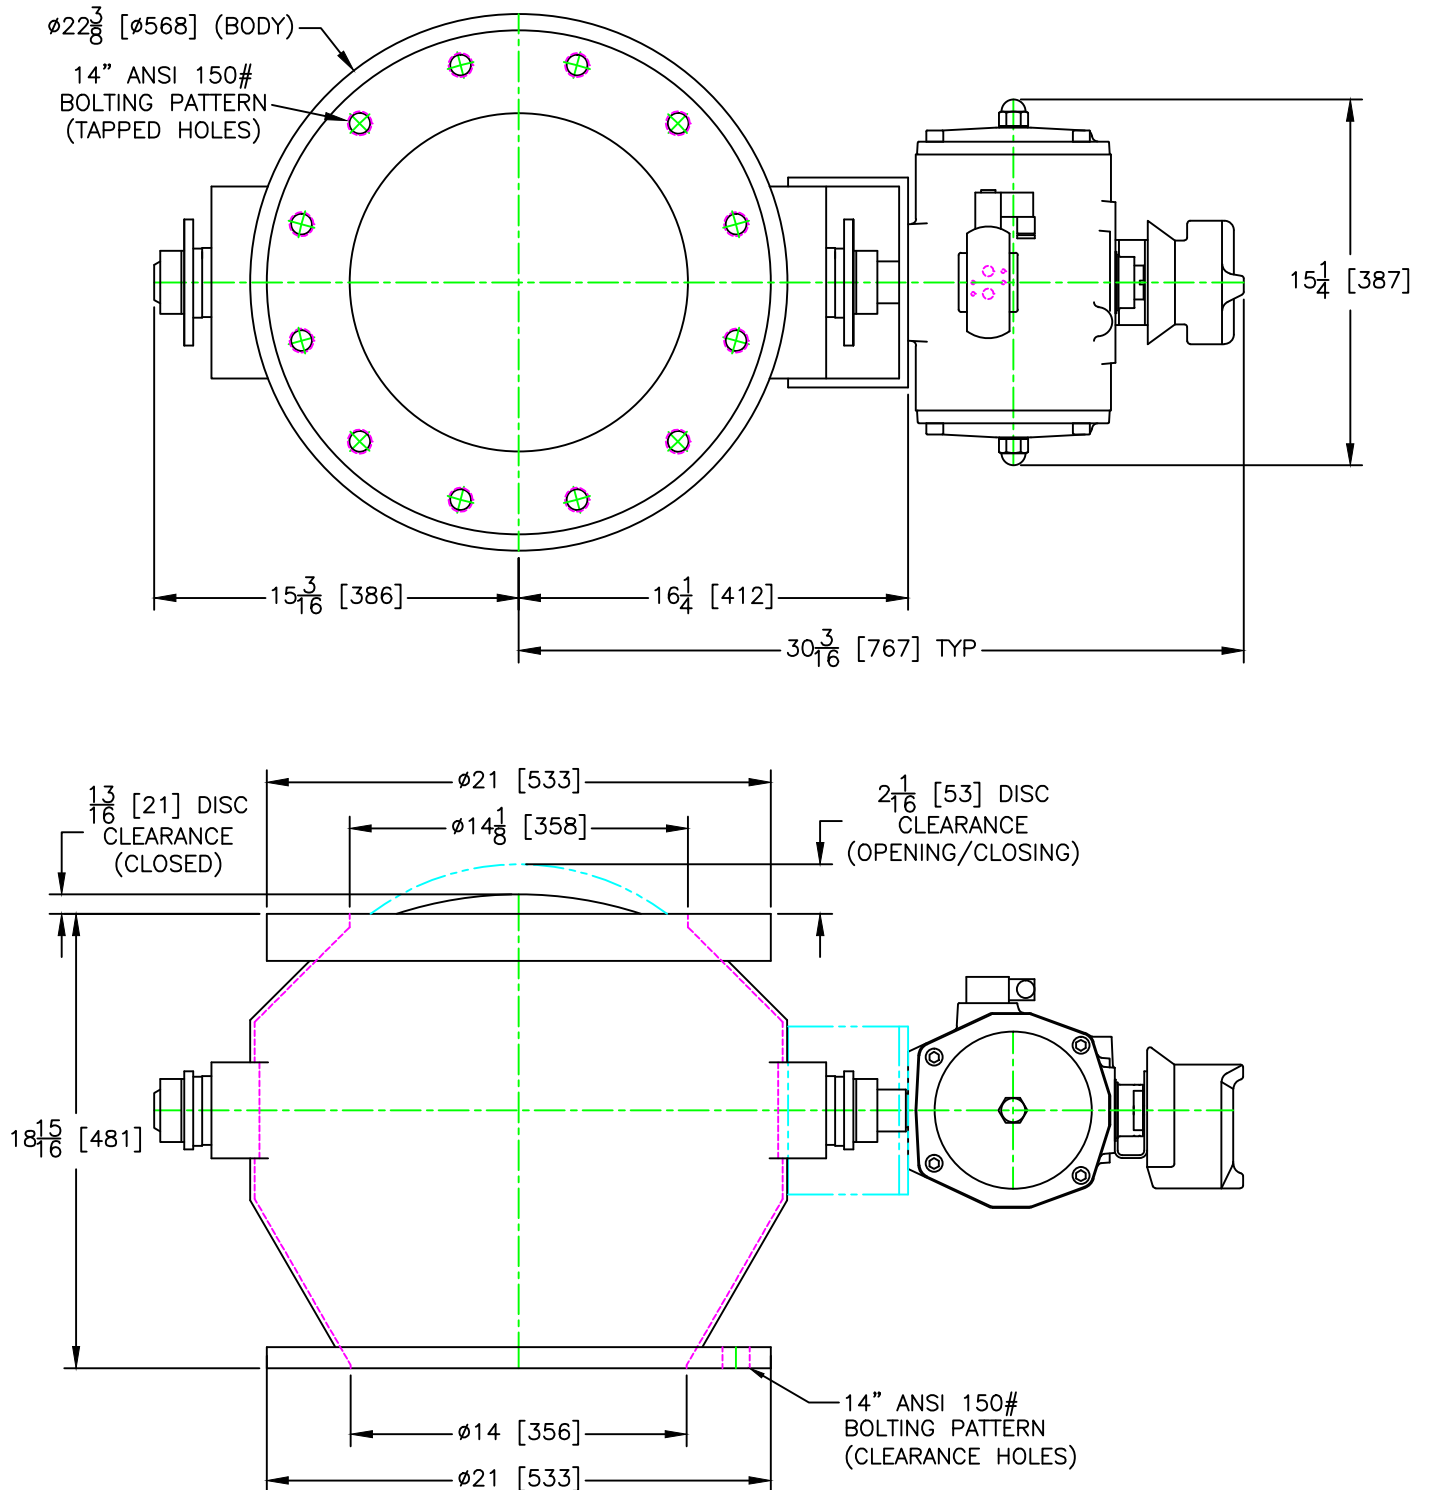

GEMCO VALVE

301 SMALLEY AVENUE
MIDDLESEX, NJ 08846 U.S.A
(+1) 732-733-1142
WWW.GEMCOVALVE.COM

14" 'P21' Valve

January 2014

Size: A

Scale 1:8

© 2014 Gemco Valve Company, LLC

APPROXIMATE WEIGHT: 560 lbs / 250 kg