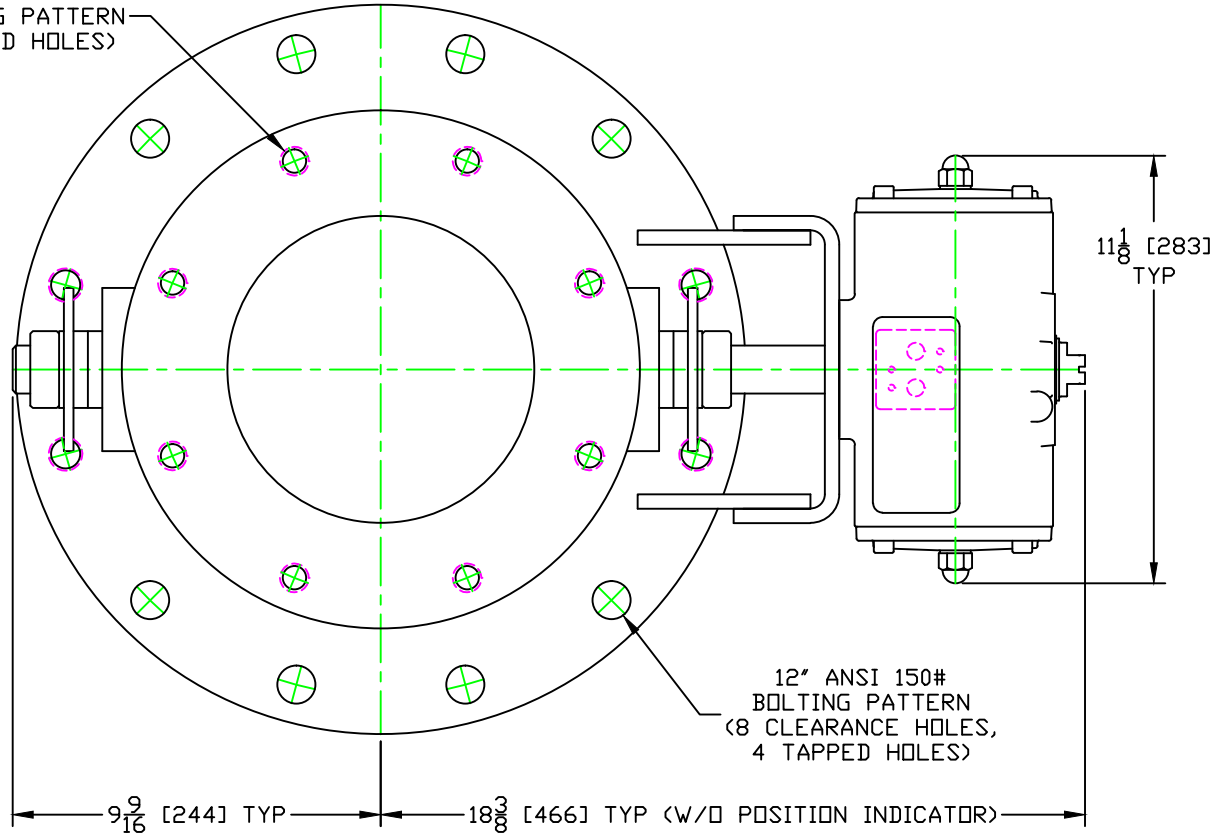

GEMCO VALVE

301 SMALLEY AVENUE
MIDDLESEX, NJ 08846 U.S.A
(+1) 732-733-1142
WWW.GEMCOVALVE.COM

8" 'TLD' Valve

January 2014

Size: A

Scale 1:5

© 2014 Gemco Valve Company, LLC

8" ANSI 150#
BOLTING PATTERN
(TAPPED HOLES)

APPROXIMATE WEIGHT: 130 lbs / 60 kg