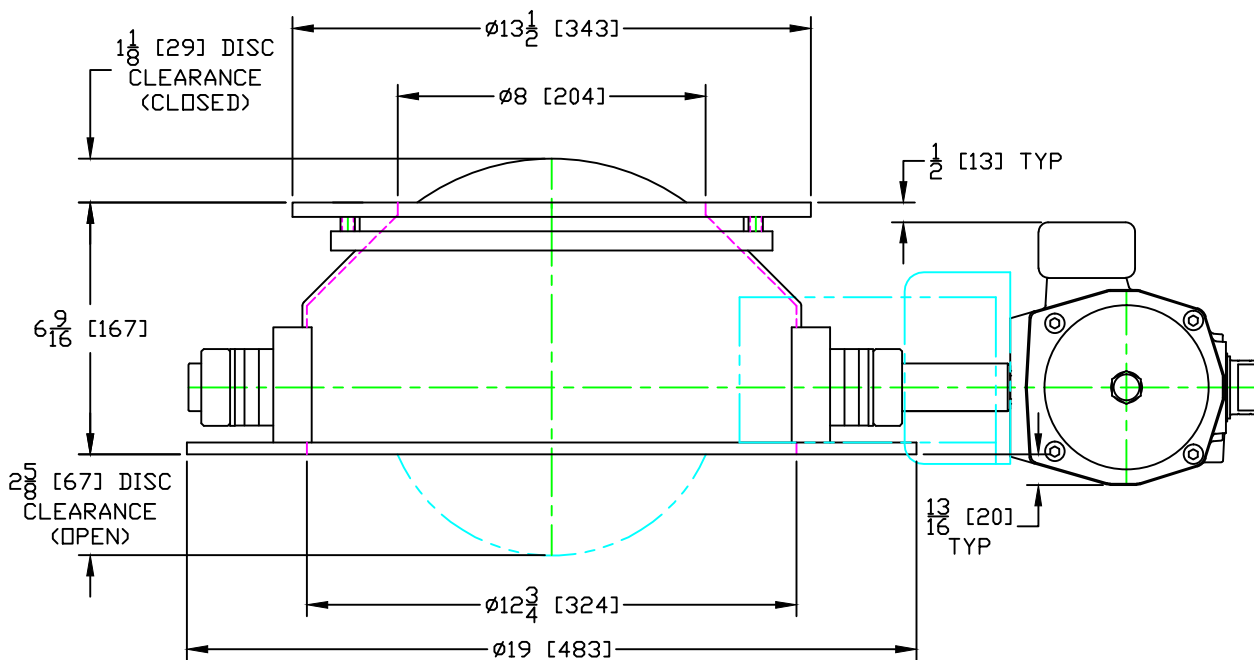

GEMCO VALVE

301 SMALLEY AVENUE
MIDDLESEX, NJ 08846 U.S.A
(+1) 732-733-1142
WWW.GEMCOVALVE.COM

8" 'TLD' Valve

January 2014

Size: A

Scale 1:5

© 2014 Gemco Valve Company, LLC

8" ANSI 150#
BOLTING PATTERN
(TAPPED HOLES)

APPROXIMATE WEIGHT: 130 lbs / 60 kg