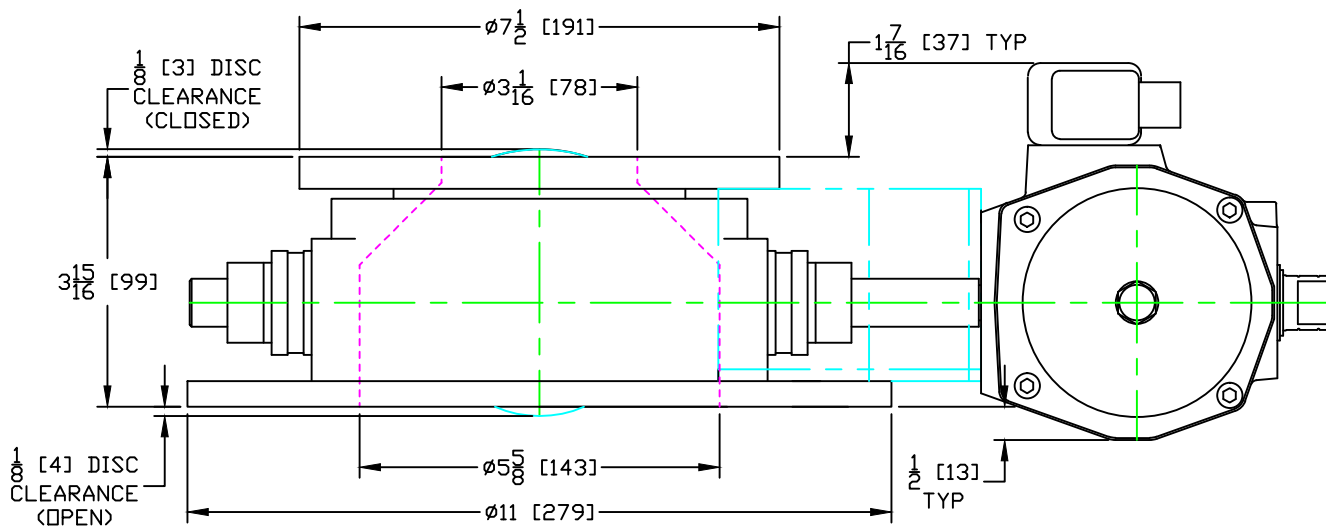

# 3" 'TLD' Valve

January 2014

Size: A

Scale 1:3

© 2014 Gemco Valve Company, LLC

APPROXIMATE WEIGHT: 47 lbs / 21 kg