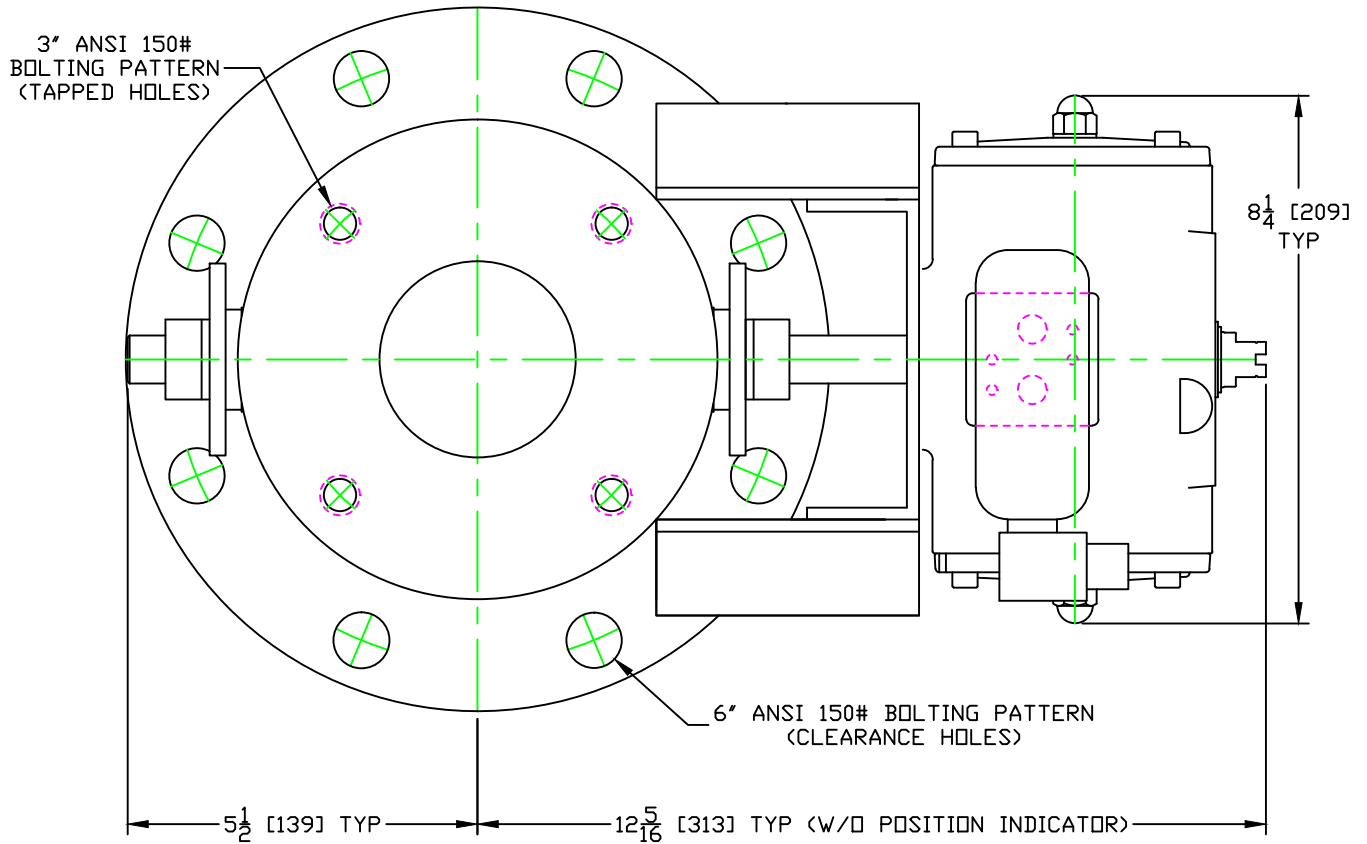

# GEMCO VALVE

301 SMALLEY AVENUE  
MIDDLESEX, NJ 08846 U.S.A  
(+1) 732-733-1142  
WWW.GEMCOVALVE.COM

# 3" 'TLD' Valve

January 2014

Size: A

Scale 1:3

© 2014 Gemco Valve Company, LLC

APPROXIMATE WEIGHT: 47 lbs / 21 kg