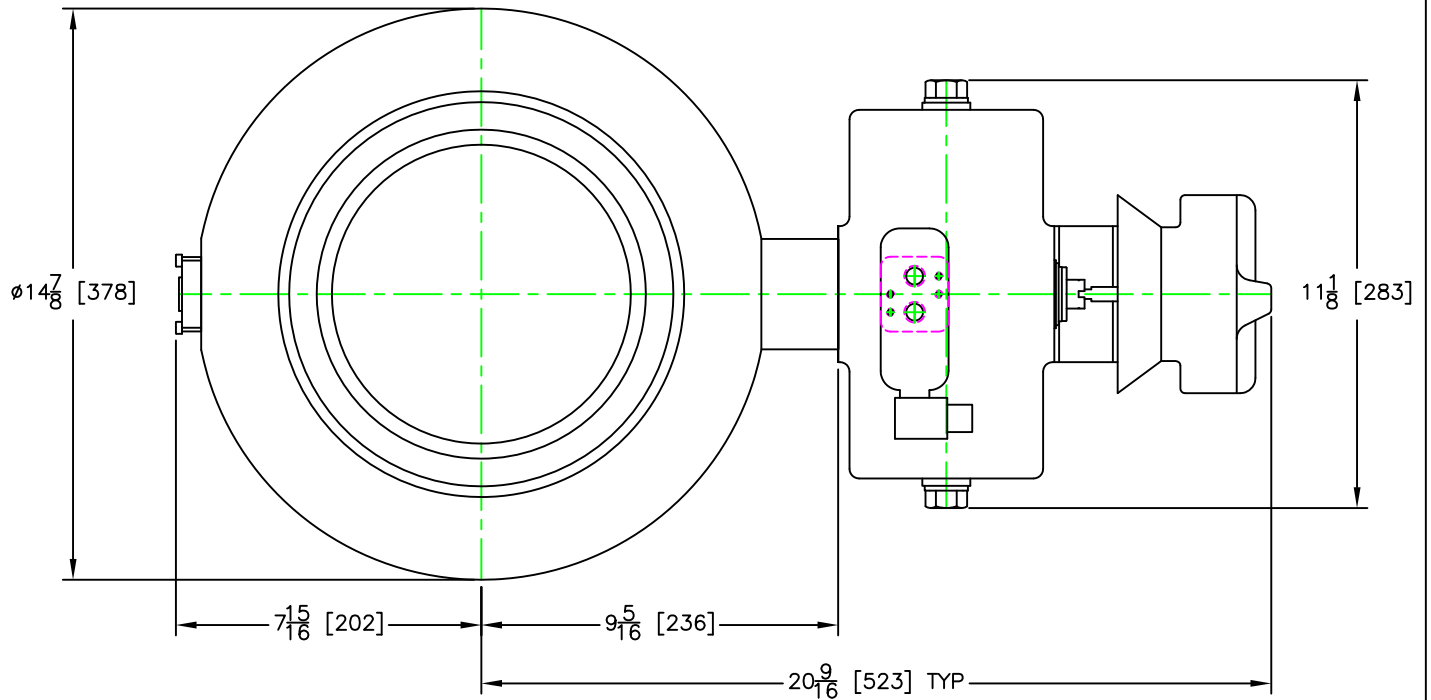

# GEMCO VALVE

301 SMALLEY AVENUE  
MIDDLESEX, NJ 08846 U.S.A  
(+1) 732-733-1142  
WWW.GEMCOVALVE.COM

# 8" 'K' Valve

June 2015

Size: A

Scale 1:5

© 2014 Gemco Valve Company, LLC

APPROXIMATE WEIGHT: 71 lbs / 32 kg