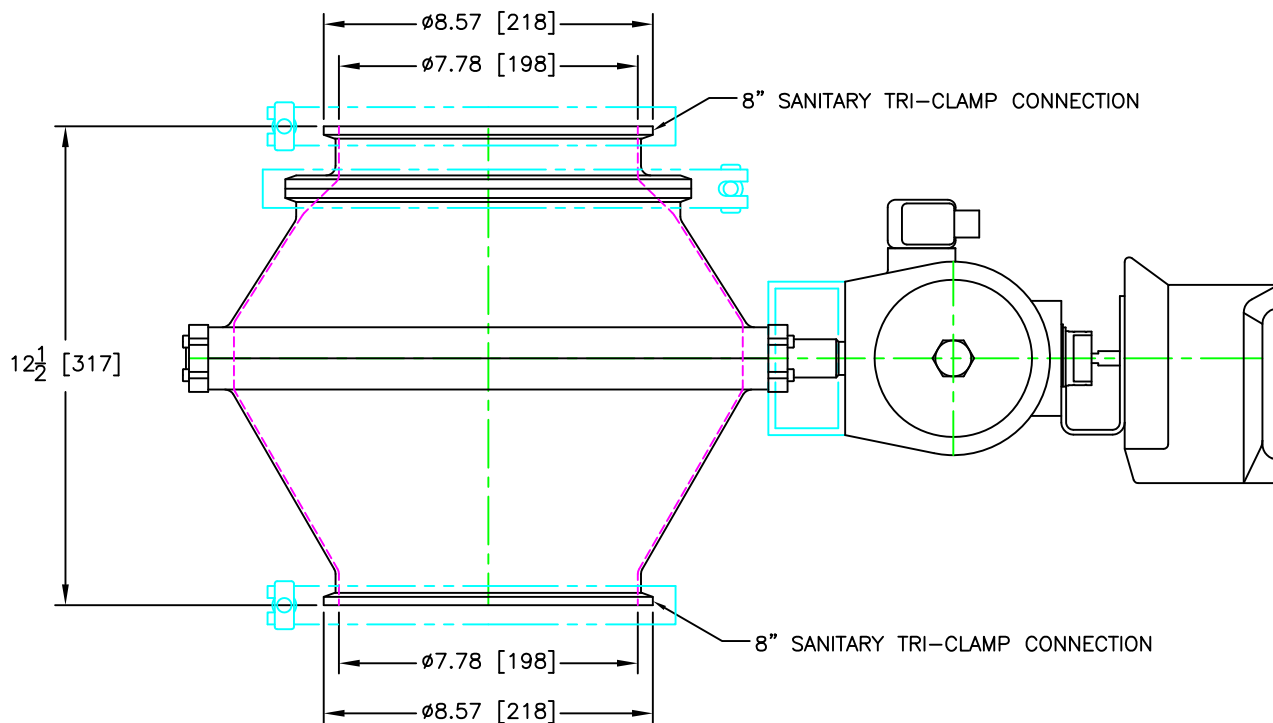

# 8" 'K' Valve

June 2015

Size: A

Scale 1:5

© 2014 Gemco Valve Company, LLC

APPROXIMATE WEIGHT: 71 lbs / 32 kg