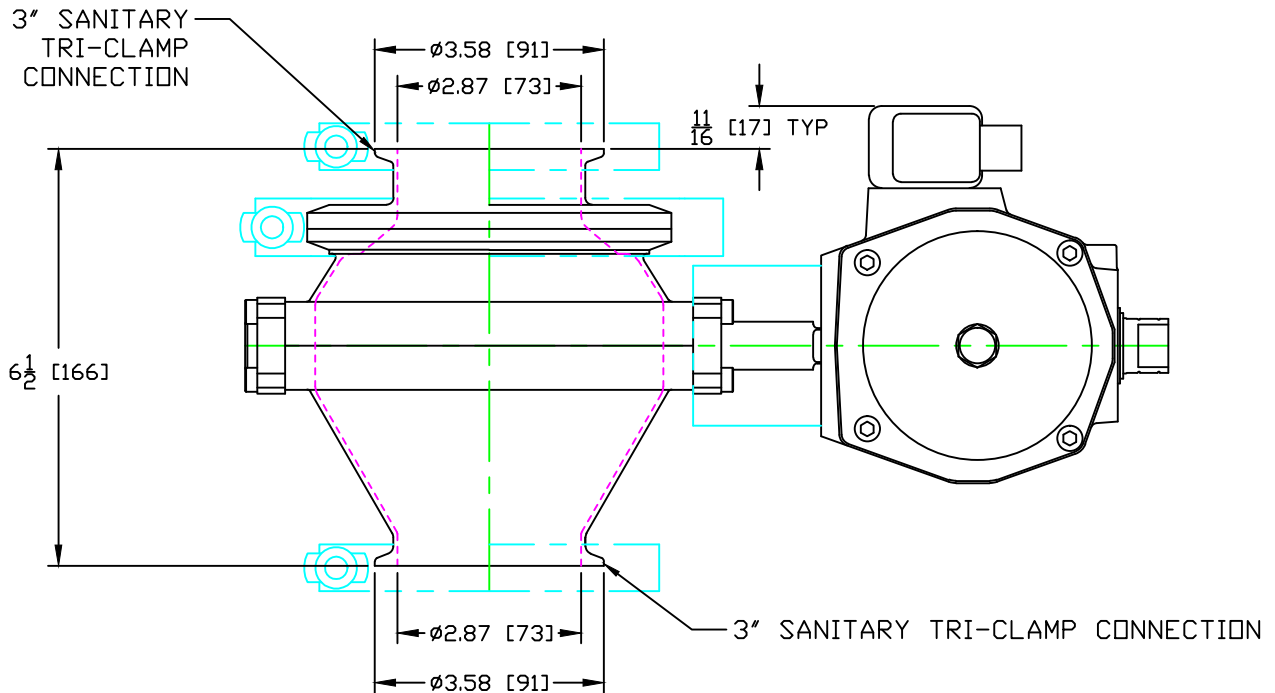

GEMCO VALVE

301 SMALLEY AVENUE
MIDDLESEX, NJ 08846 U.S.A
(+1) 732-733-1142
WWW.GEMCOVALVE.COM

3" 'K' Valve

October 2014

Size: A

Scale 1:3

© 2014 Gemco Valve Company, LLC

APPROXIMATE WEIGHT: 30 lbs / 14 kg