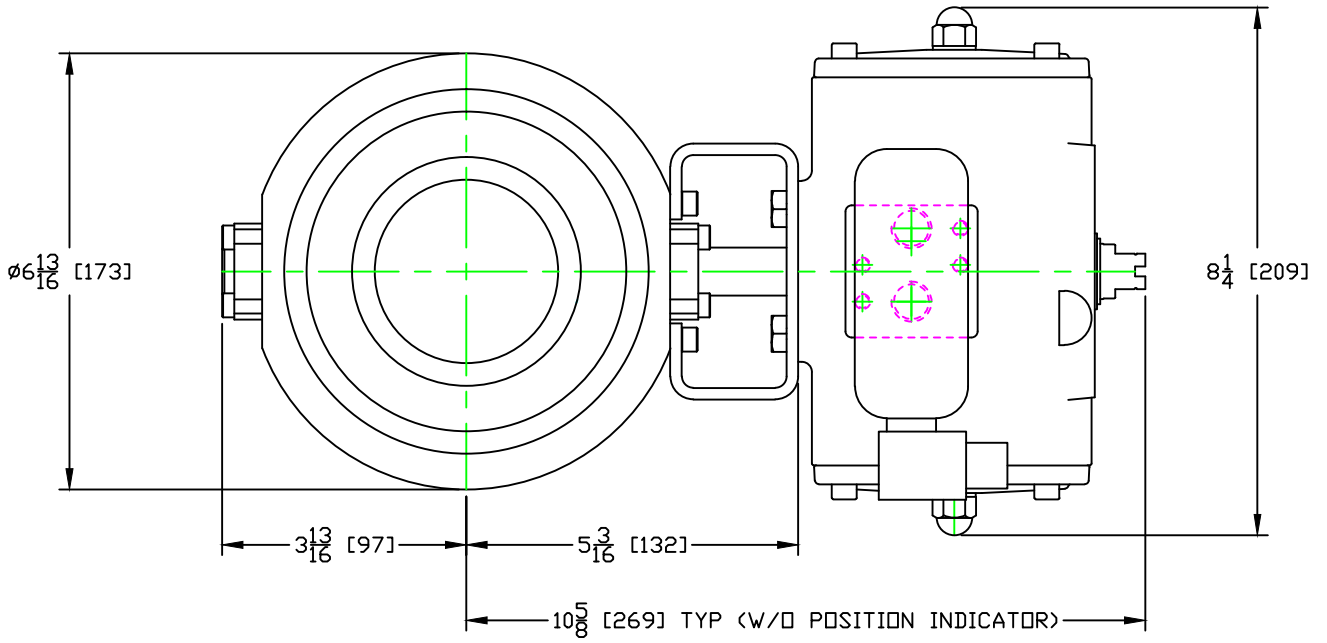

GEMCO VALVE

301 SMALLEY AVENUE
MIDDLESEX, NJ 08846 U.S.A
(+1) 732-733-1142
WWW.GEMCOVALVE.COM

3" 'K' Valve

October 2014

Size: A

Scale 1:3

© 2014 Gemco Valve Company, LLC

APPROXIMATE WEIGHT: 30 lbs / 14 kg