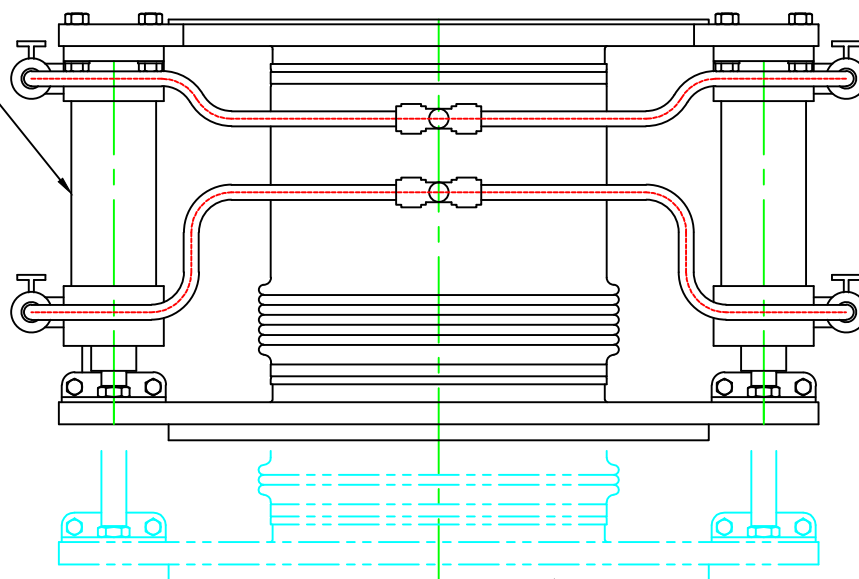

GEMCO VALVE

301 SMALLEY AVENUE
MIDDLESEX, NJ 08846 U.S.A
(+1) 732-733-1142
WWW.GEMCOVALVE.COM

Flexible Sleeve

January 2014

Size: A

Scale: 1:6

© 2014 Gemco Valve Company, LLC

2-3 CYLINDERS TYP.

OUTLET:
TYP SBR OR SIMILAR GASKET