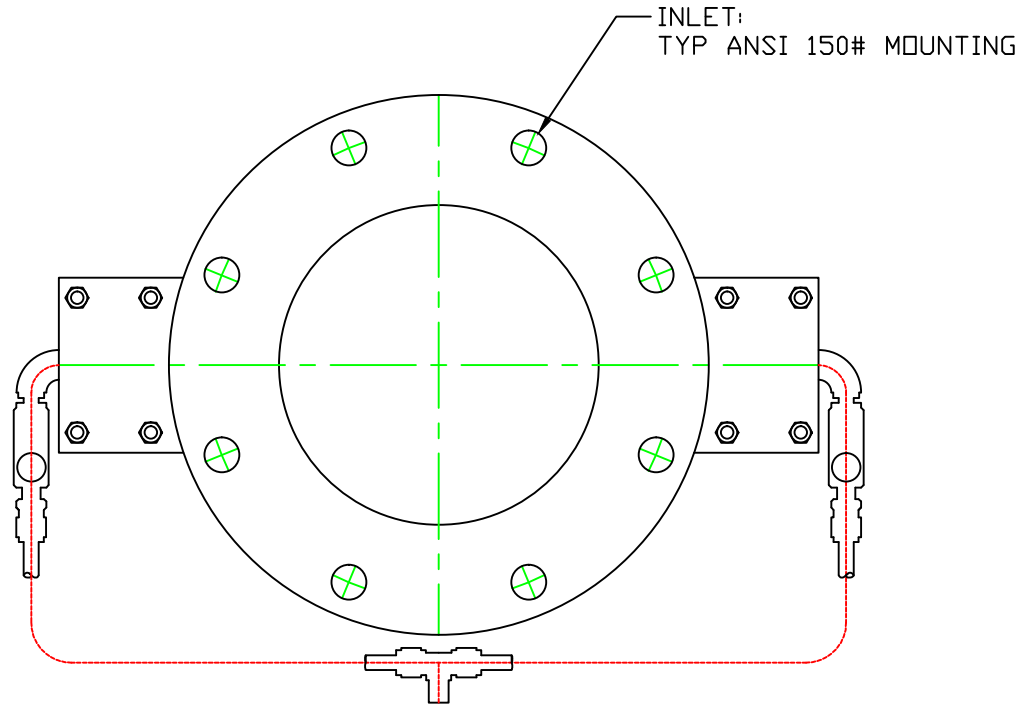

GEMCO VALVE

301 SMALLEY AVENUE
MIDDLESEX, NJ 08846 U.S.A
(+1) 732-733-1142
WWW.GEMCOVALVE.COM

Flexible Sleeve

January 2014

Size: A

Scale: 1:6

© 2014 Gemco Valve Company, LLC

2-3 CYLINDERS TYP.

OUTLET:
TYP SBR OR SIMILAR GASKET