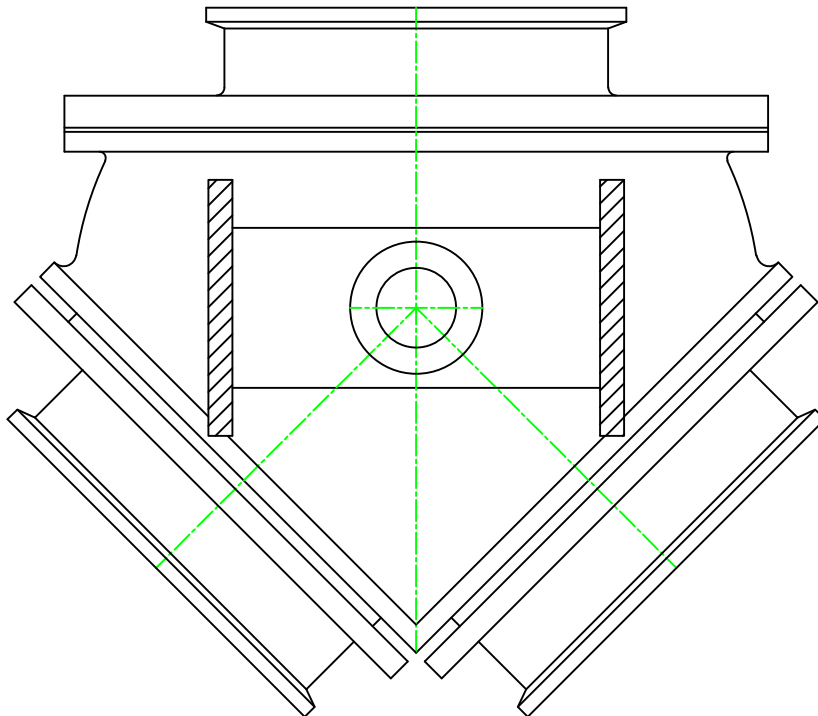

GEMCO VALVE

301 SMALLEY AVENUE
MIDDLESEX, NJ 08846 U.S.A
(+1) 732-733-1142
WWW.GEMCOVALVE.COM

'D2' Diverter Valve

January 2014

Size: A

Scale: 1:6

© 2014 Gemco Valve Company, LLC

SECTION A-A
REL. SCALE 2:1