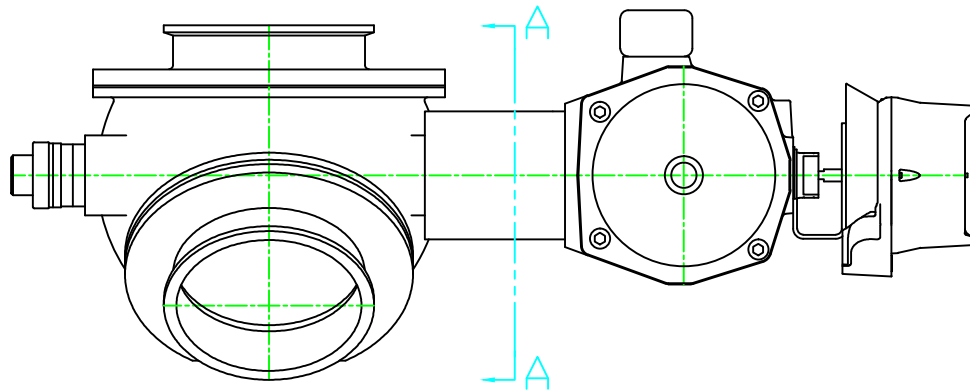

GEMCO VALVE

301 SMALLEY AVENUE
MIDDLESEX, NJ 08846 U.S.A
(+1) 732-733-1142
WWW.GEMCOVALVE.COM

'D2' Diverter Valve

January 2014

Size: A

Scale: 1:6

© 2014 Gemco Valve Company, LLC

SECTION A-A
REL. SCALE 2:1