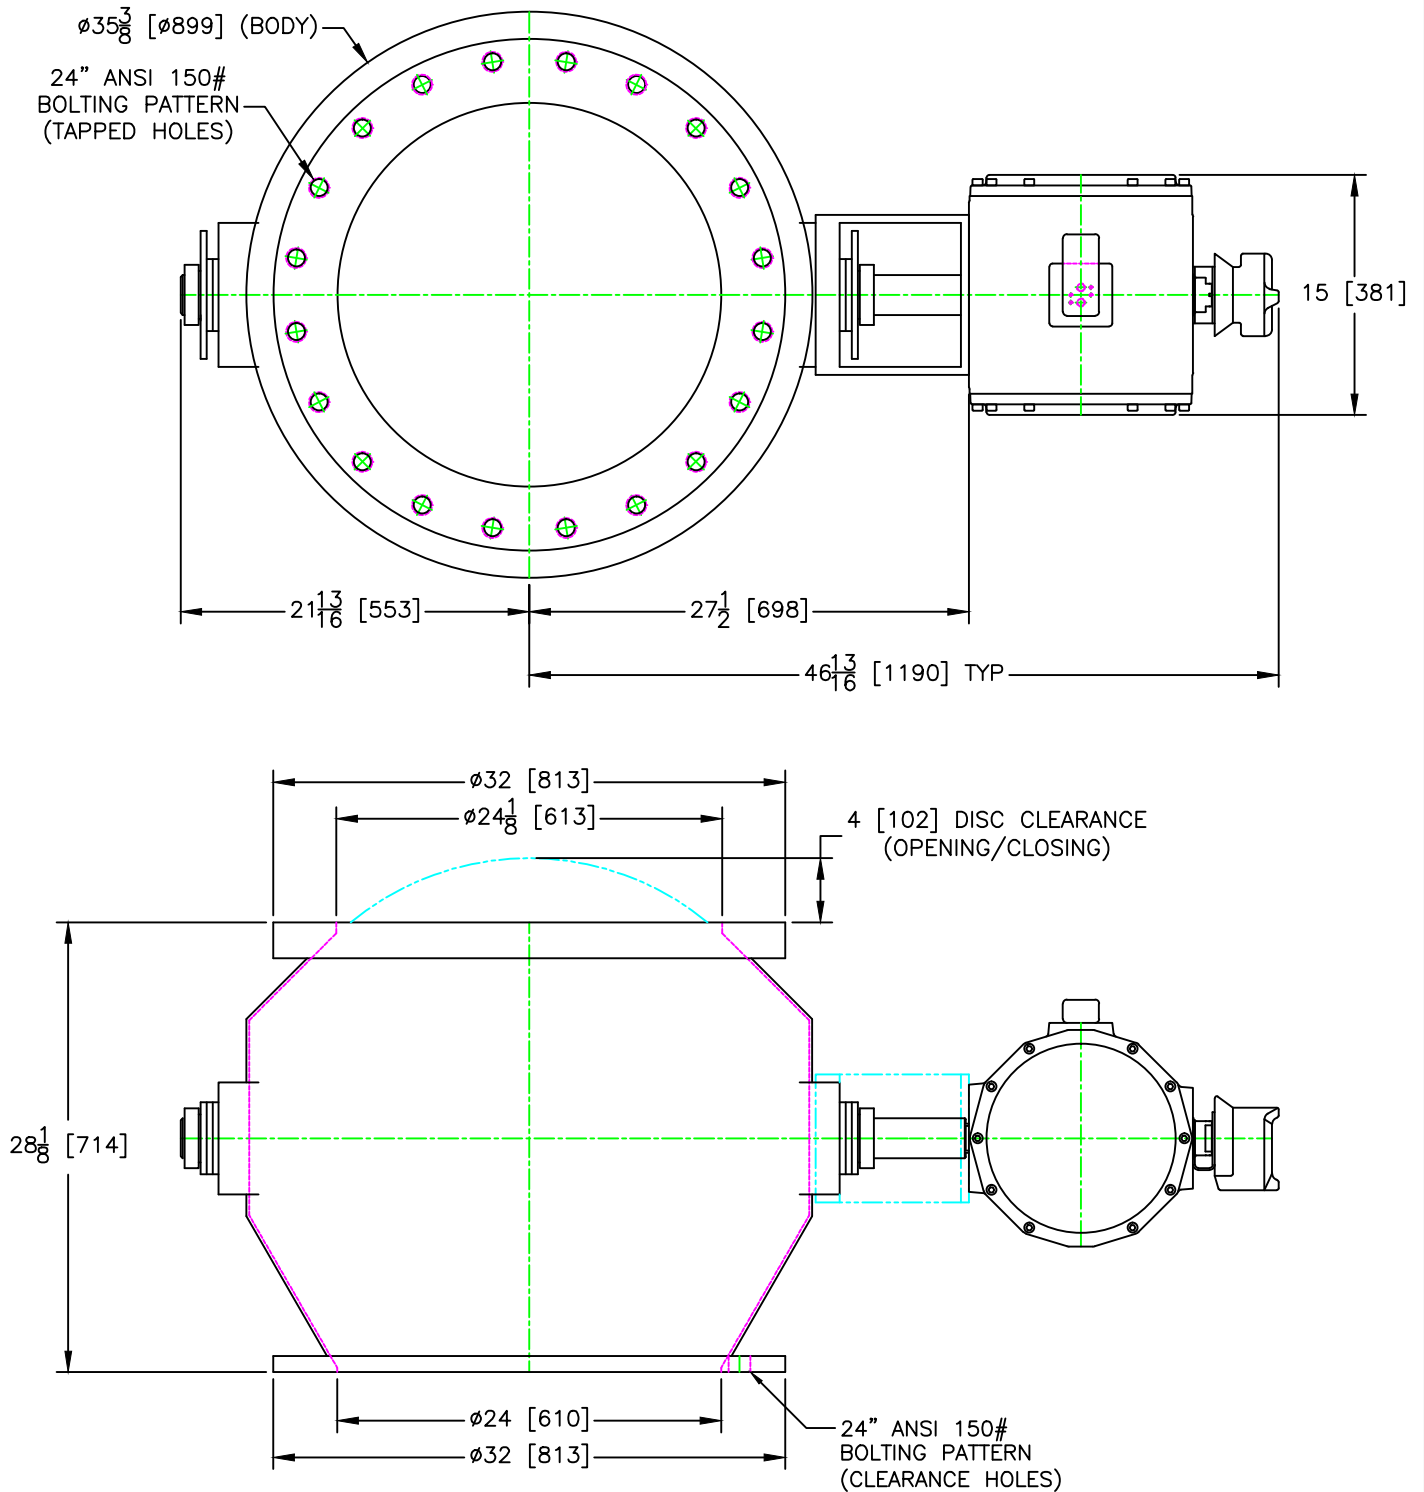

GEMCO VALVE

301 SMALLEY AVENUE
MIDDLESEX, NJ 08846 U.S.A
(+1) 732-733-1142
WWW.GEMCOVALVE.COM

24" 'P21' Valve

January 2014

Size: A

Scale 1:12

© 2014 Gemco Valve Company, LLC

APPROXIMATE WEIGHT: 1200 lbs / 540 kg