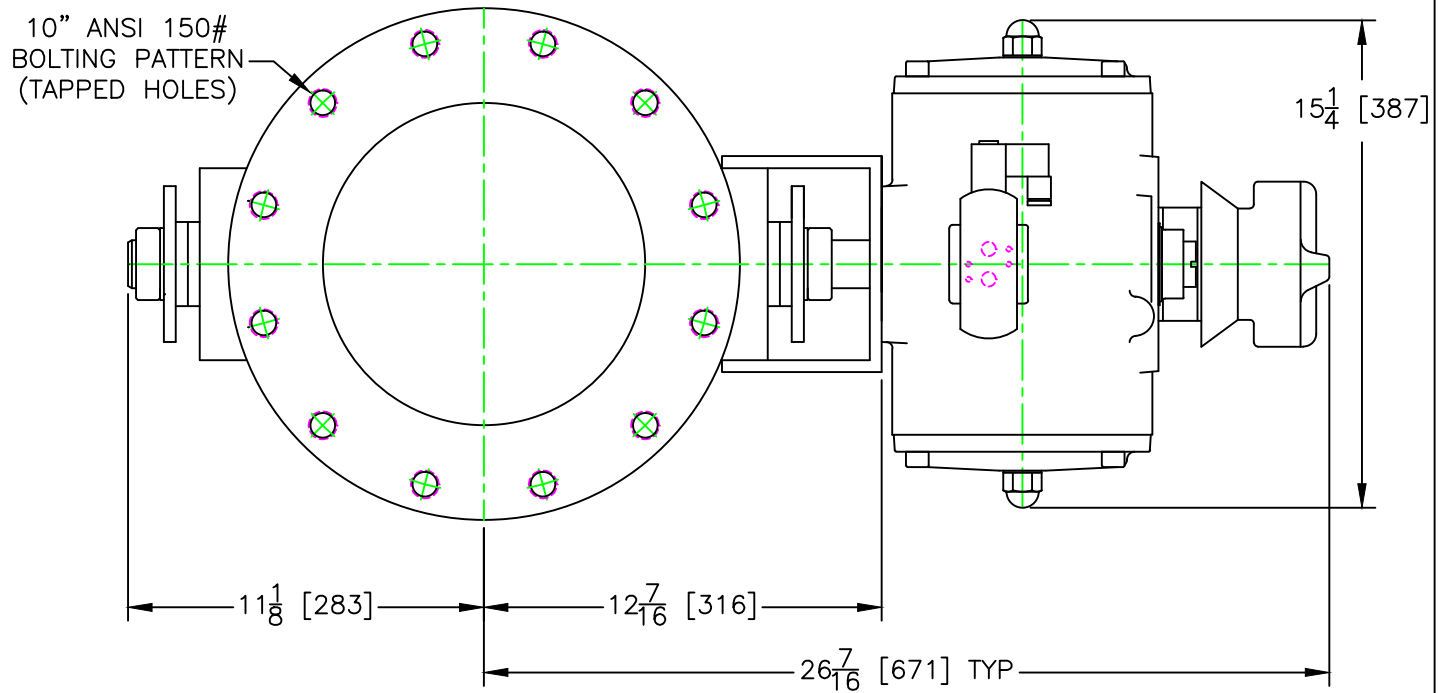

GEMCO VALVE

301 SMALLEY AVENUE
MIDDLESEX, NJ 08846 U.S.A
(+1) 732-733-1142
WWW.GEMCOVALVE.COM

10" 'P21' Valve

January 2014

Size: A

Scale 1:6

© 2014 Gemco Valve Company, LLC

APPROXIMATE WEIGHT: 320 lbs / 150 kg