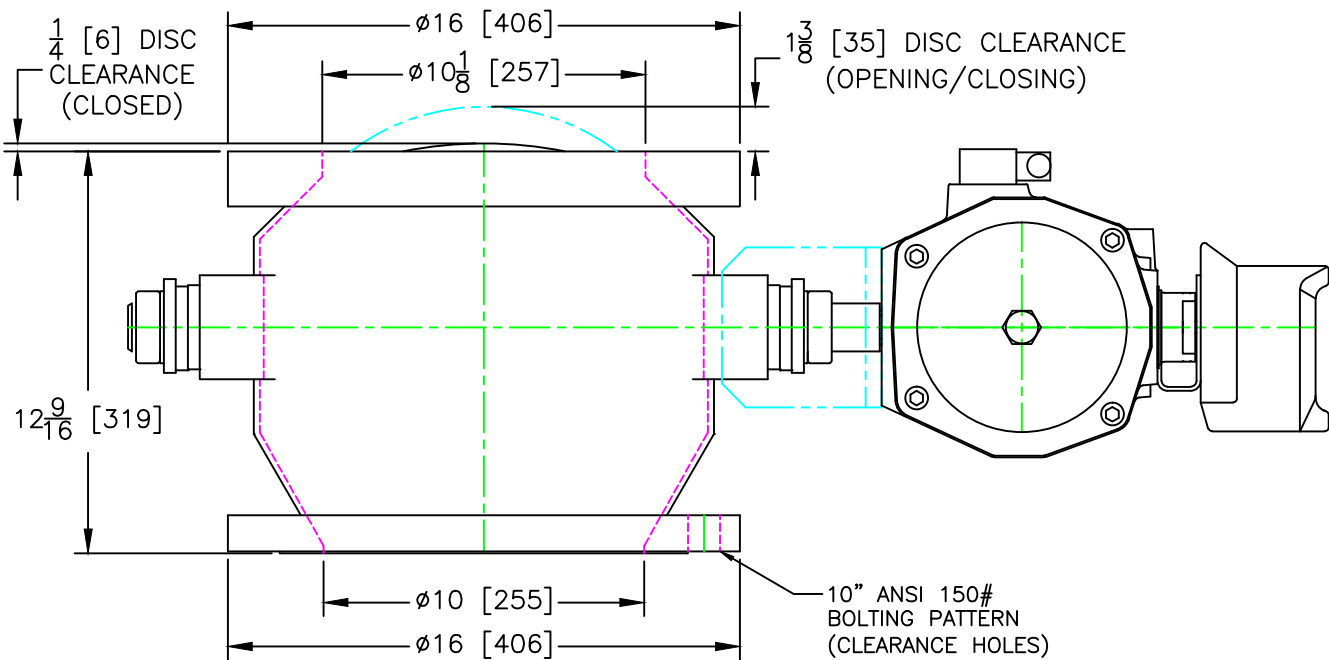

GEMCO VALVE

301 SMALLEY AVENUE
MIDDLESEX, NJ 08846 U.S.A
(+1) 732-733-1142
WWW.GEMCOVALVE.COM

10" 'P21' Valve

January 2014

Size: A

Scale 1:6

© 2014 Gemco Valve Company, LLC

APPROXIMATE WEIGHT: 320 lbs / 150 kg