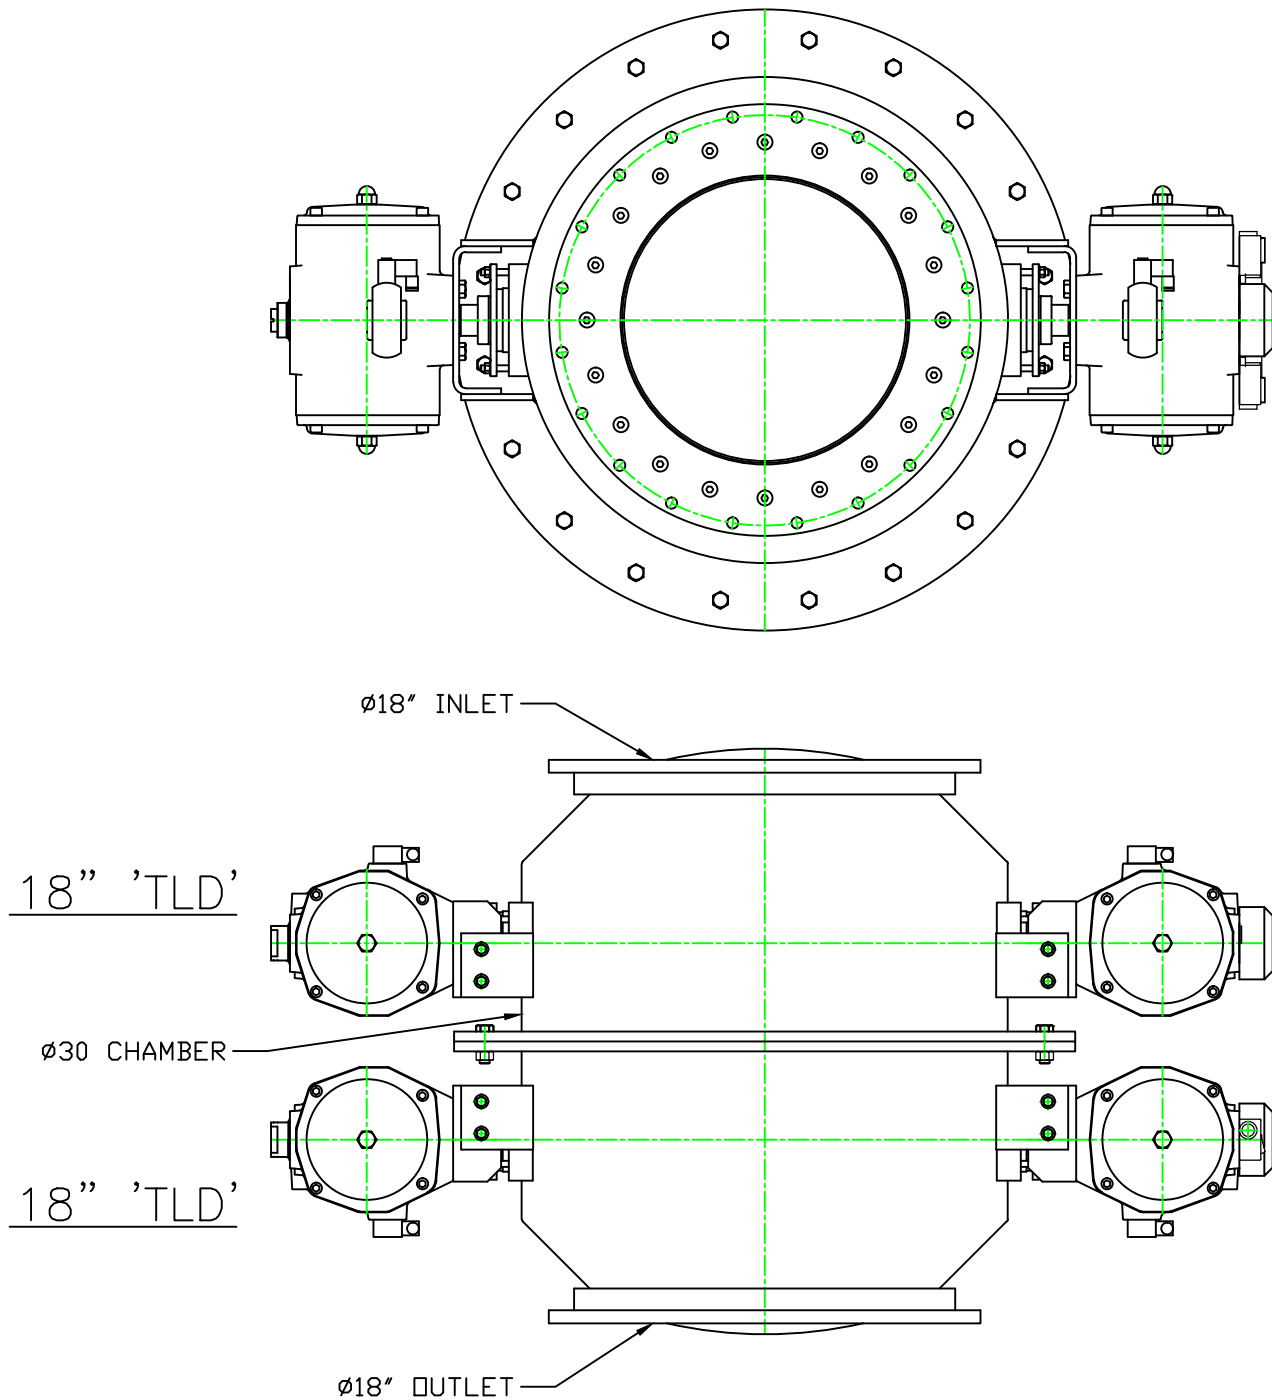

GEMCO VALVE

301 SMALLEY AVENUE
MIDDLESEX, NJ 08846 U.S.A
(+1) 732-733-1142
WWW.GEMCOVALVE.COM

18" 'TLD' Airlock

January 2014

Size: A

Scale 1:12

© 2014 Gemco Valve Company, LLC

VALVE SIZES, CHAMBER SHAPE AND SIZING, VALVE ORIENTATION, AND ADDED OPTIONS ARE BASED ON CUSTOMER SPECIFICATIONS. SEE OTHER AIRLOCK DRAWINGS FOR EXAMPLES OF FLIPPED OUTLET VALVES, CHAMBERED AIRLOCKS, ETC.