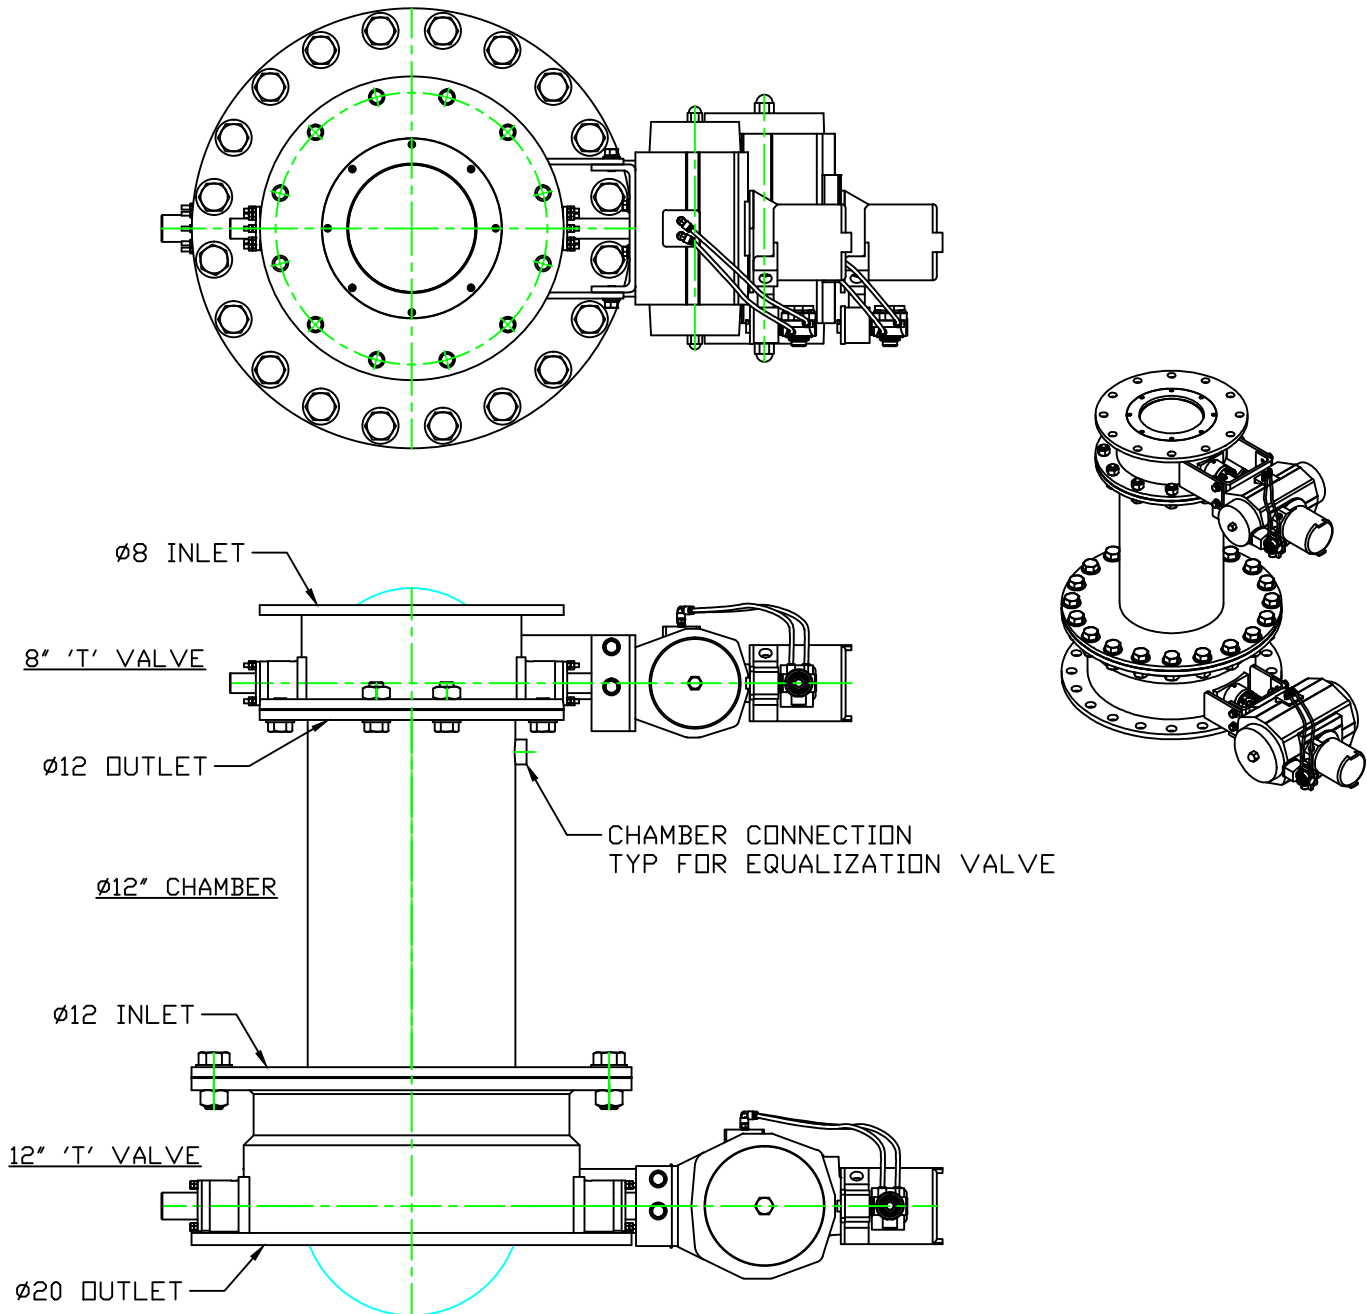

# GEMCO VALVE

301 SMALLEY AVENUE  
MIDDLESEX, NJ 08846 U.S.A  
(+1) 732-733-1142  
WWW.GEMCOVALVE.COM

# 8" 'T' Airlock

January 2014

Size: A

Scale 1:12

© 2014 Gemco Valve Company, LLC

VALVE SIZES, CHAMBER SHAPE AND SIZING, VALVE ORIENTATION, AND ADDED OPTIONS ARE BASED ON CUSTOMER SPECIFICATIONS. SEE OTHER AIRLOCK DRAWINGS FOR EXAMPLES OF FLIPPED OUTLET VALVES, CHAMBERLESS "DOUBLE DUMP" AIRLOCKS, ETC.