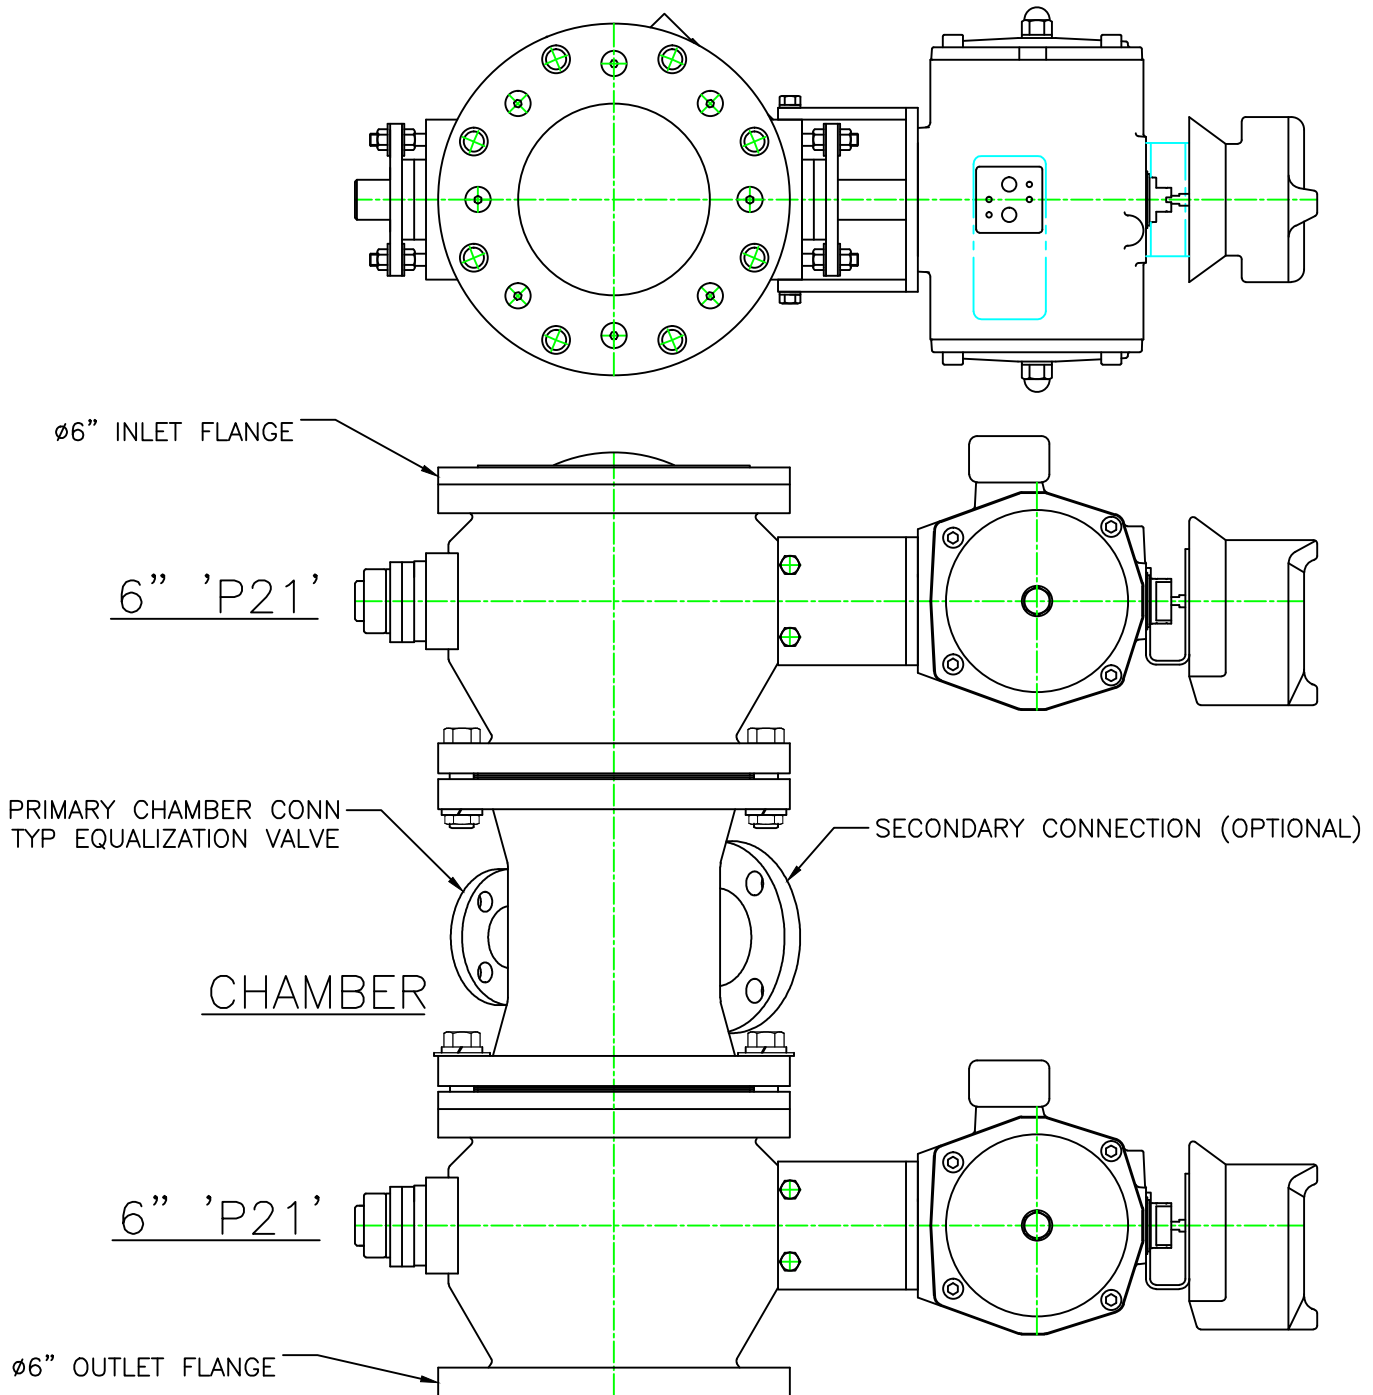

# GEMCO VALVE

301 SMALLEY AVENUE  
MIDDLESEX, NJ 08846 U.S.A  
(+1) 732-733-1142  
WWW.GEMCOVALVE.COM

## 6" 'P21' Airlock

January 2014

Size: A

Scale 1:6

© 2014 Gemco Valve Company, LLC

VALVE SIZES, CHAMBER SHAPE AND SIZING, VALVE ORIENTATION, AND ADDED OPTIONS ARE BASED ON CUSTOMER SPECIFICATIONS. SEE OTHER AIRLOCK DRAWINGS FOR EXAMPLES OF FLIPPED OUTLET VALVES, CHAMBERLESS "DOUBLE DUMP" AIRLOCKS, ETC.