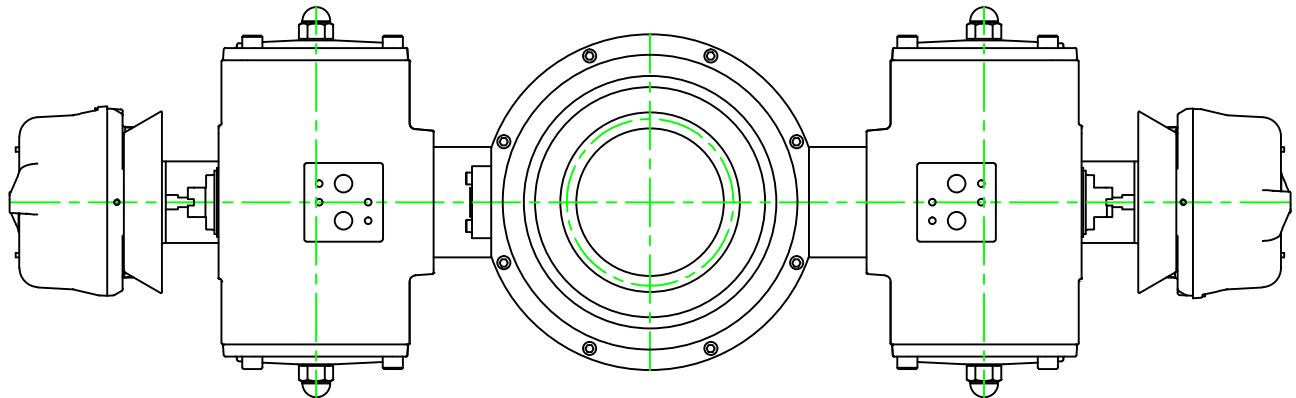

## 4" 'K' Airlock

January 2014

Size: A

Scale 1:5

© 2014 Gemco Valve Company, LLC

VALVE SIZES, CHAMBER SHAPE AND SIZING, VALVE ORIENTATION, AND ADDED OPTIONS ARE BASED ON CUSTOMER SPECIFICATIONS. SEE OTHER AIRLOCK DRAWINGS FOR EXAMPLES OF UNFLIPPED OUTLET VALVES, CHAMBERLESS AIRLOCKS, ETC.