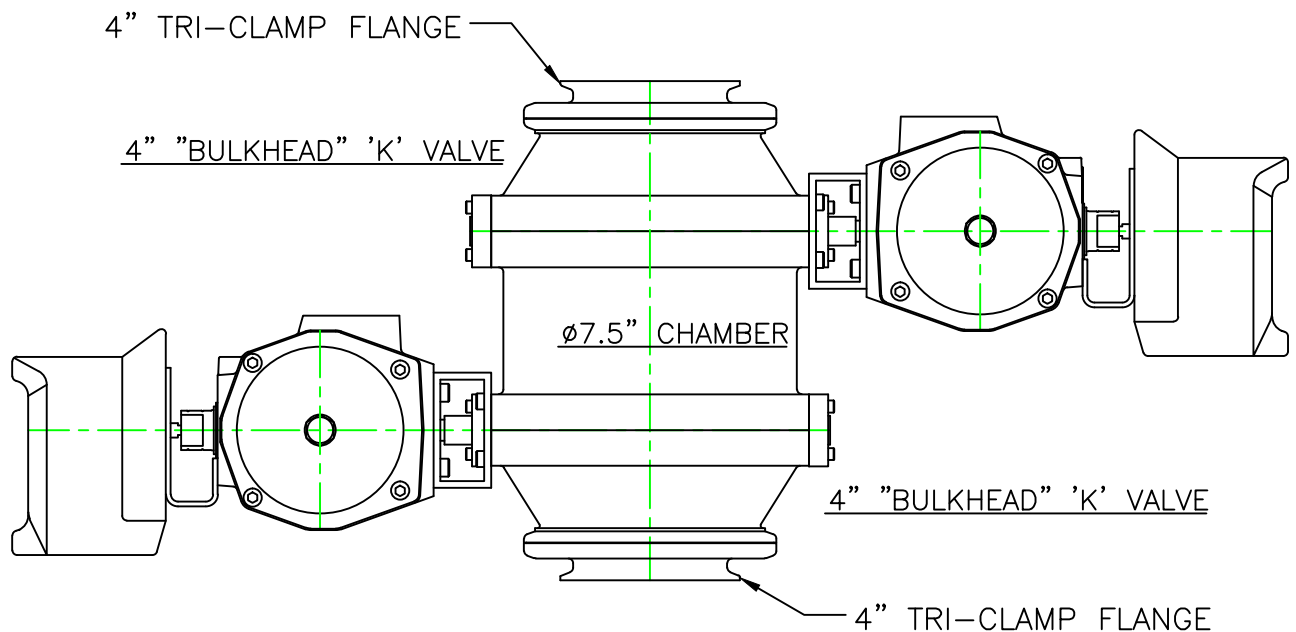

## 4" 'K' Airlock

January 2014

Size: A

Scale 1:5

© 2014 Gemco Valve Company, LLC

VALVE SIZES, CHAMBER SHAPE AND SIZING, VALVE ORIENTATION, AND ADDED OPTIONS ARE BASED ON CUSTOMER SPECIFICATIONS. SEE OTHER AIRLOCK DRAWINGS FOR EXAMPLES OF UNFLIPPED OUTLET VALVES, CHAMBERLESS AIRLOCKS, ETC.