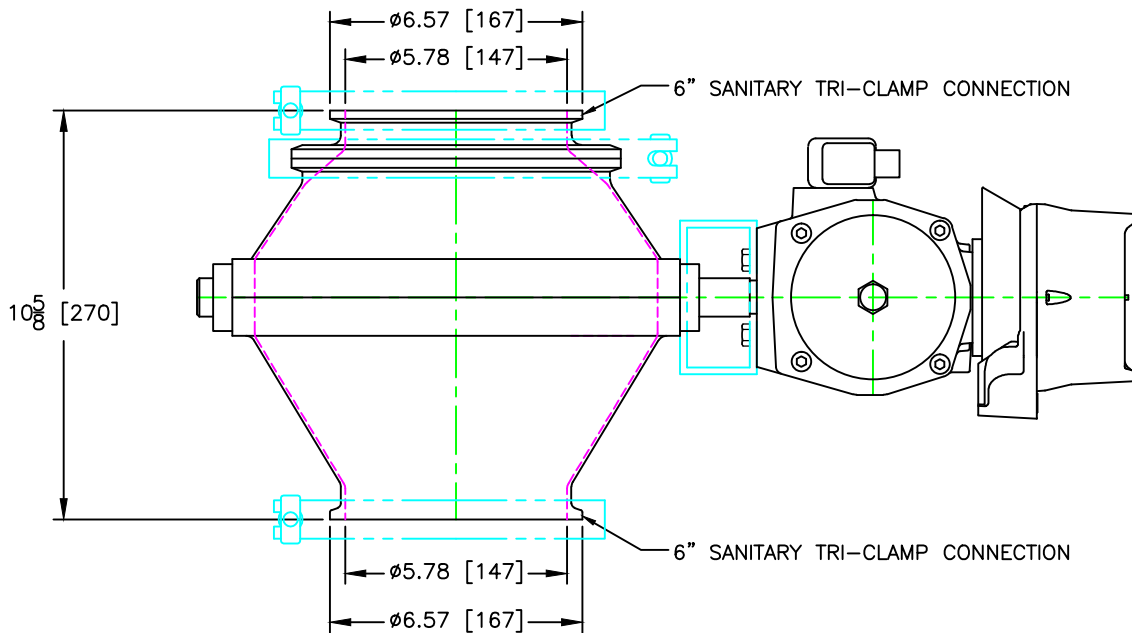

GEMCO VALVE

301 SMALLEY AVENUE
MIDDLESEX, NJ 08846 U.S.A
(+1) 732-733-1142
WWW.GEMCOVALVE.COM

6" 'K' Valve

January 2014

Size: A

Scale 1:5

© 2014 Gemco Valve Company, LLC

APPROXIMATE WEIGHT: 60 lbs / 27 kg