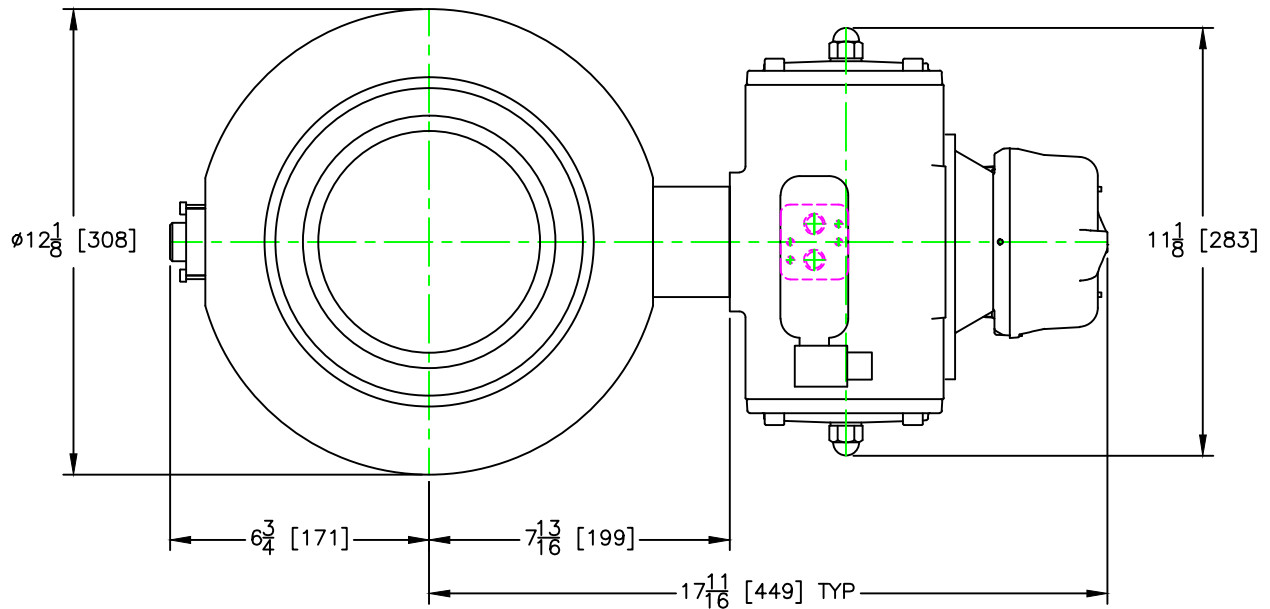

GEMCO VALVE

301 SMALLEY AVENUE
MIDDLESEX, NJ 08846 U.S.A
(+1) 732-733-1142
WWW.GEMCOVALVE.COM

6" 'K' Valve

January 2014

Size: A

Scale 1:5

© 2014 Gemco Valve Company, LLC

APPROXIMATE WEIGHT: 60 lbs / 27 kg