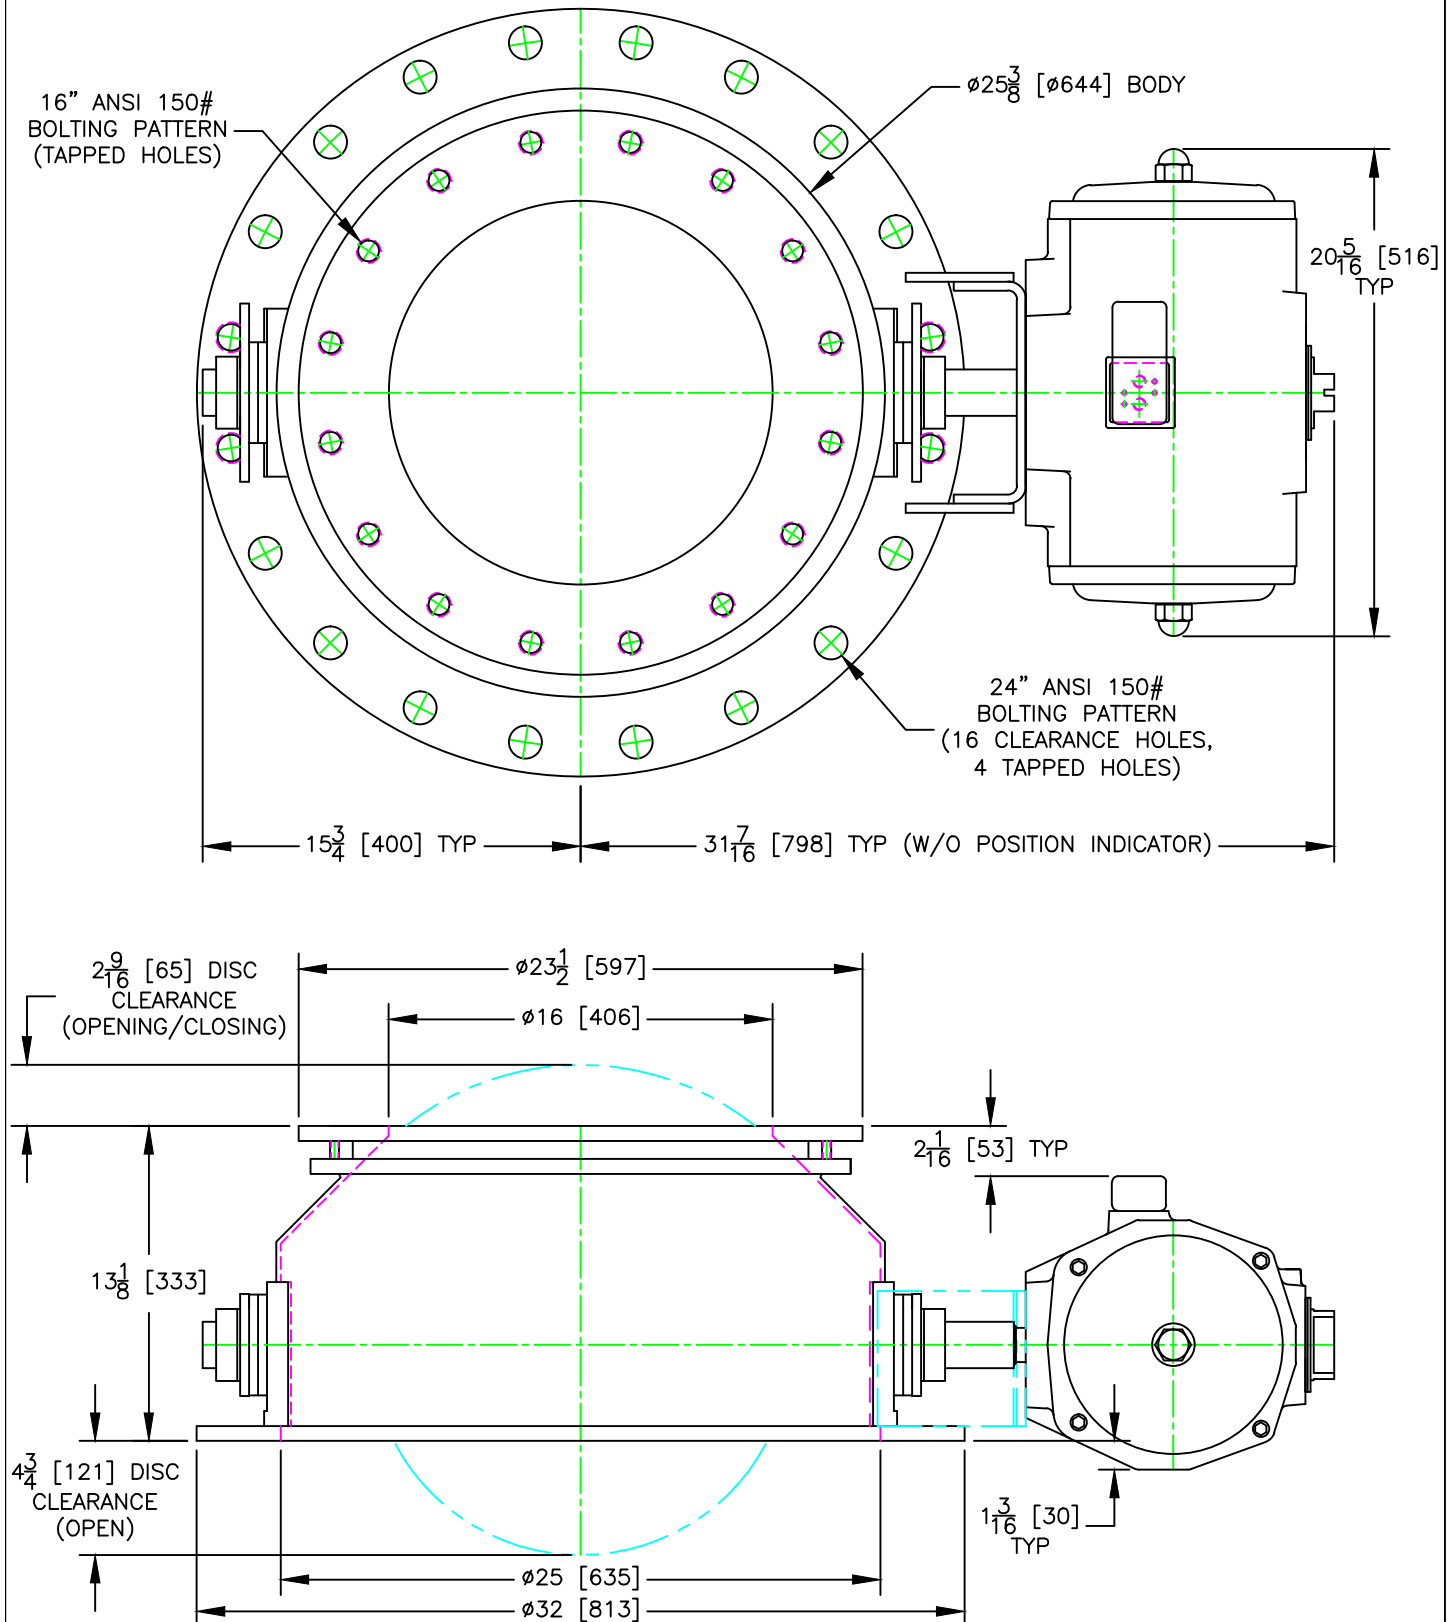

GEMCO VALVE

301 SMALLEY AVENUE
MIDDLESEX, NJ 08846 U.S.A
(+1) 732-733-1142
WWW.GEMCOVALVE.COM

16" 'TLD' Valve

January 2014

Size: A

Scale 1:8

© 2014 Gemco Valve Company, LLC

APPROXIMATE WEIGHT: 600 lbs / 270 kg