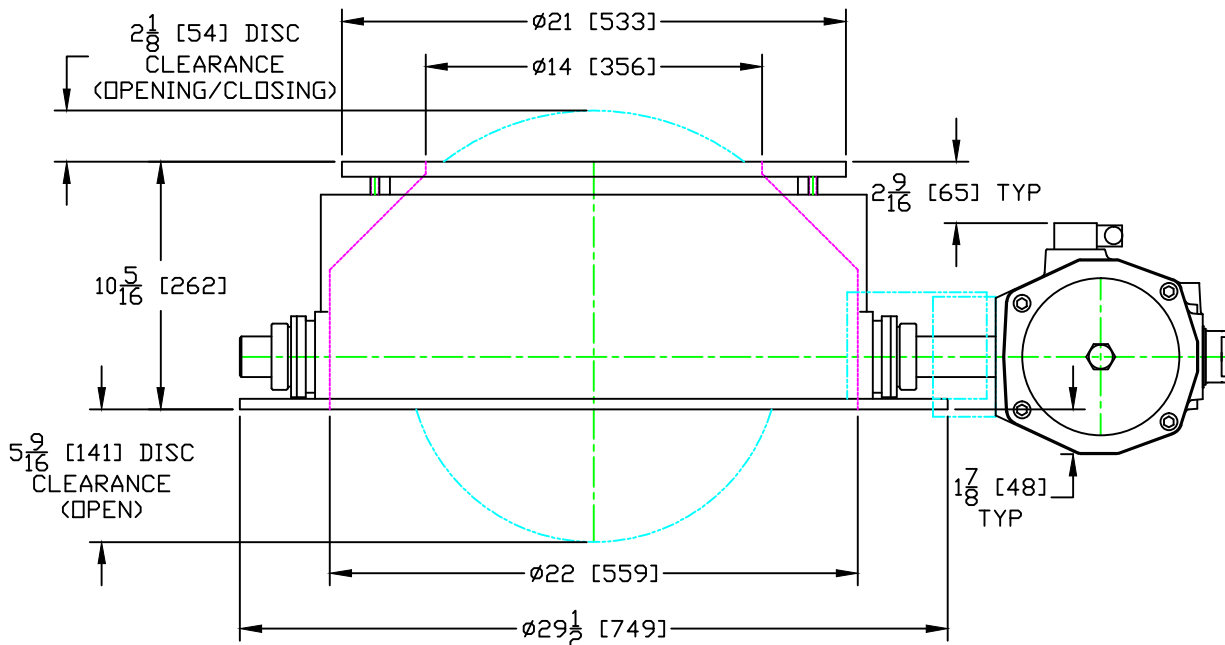

GEMCO VALVE

301 SMALLEY AVENUE
MIDDLESEX, NJ 08846 U.S.A
(+1) 732-733-1142
WWW.GEMCOVALVE.COM

14" 'TLD' Valve

January 2014

Size: A

Scale 1:8

© 2014 Gemco Valve Company, LLC

APPROXIMATE WEIGHT: 480 lbs / 220 kg