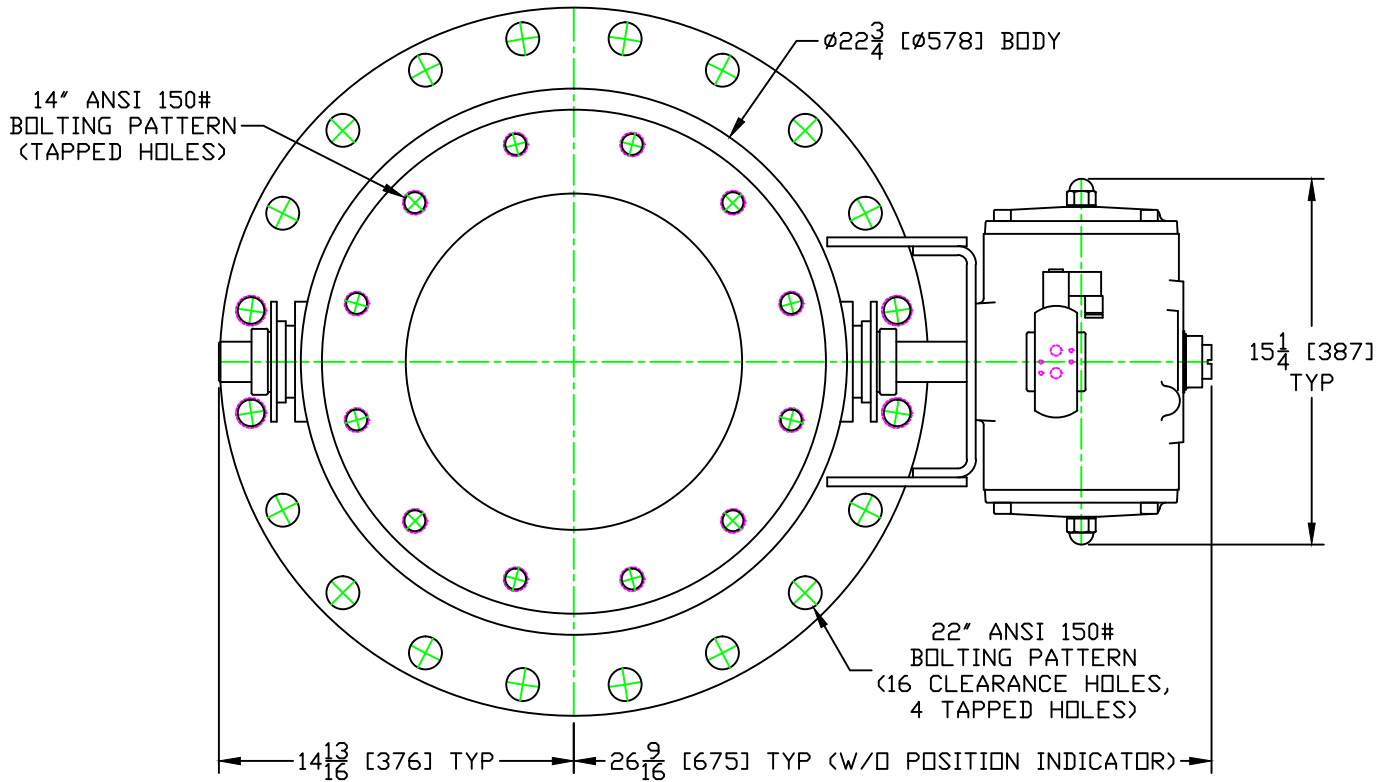

GEMCO VALVE

301 SMALLEY AVENUE
MIDDLESEX, NJ 08846 U.S.A
(+1) 732-733-1142
WWW.GEMCOVALVE.COM

14" 'TLD' Valve

January 2014

Size: A

Scale 1:8

© 2014 Gemco Valve Company, LLC

APPROXIMATE WEIGHT: 480 lbs / 220 kg