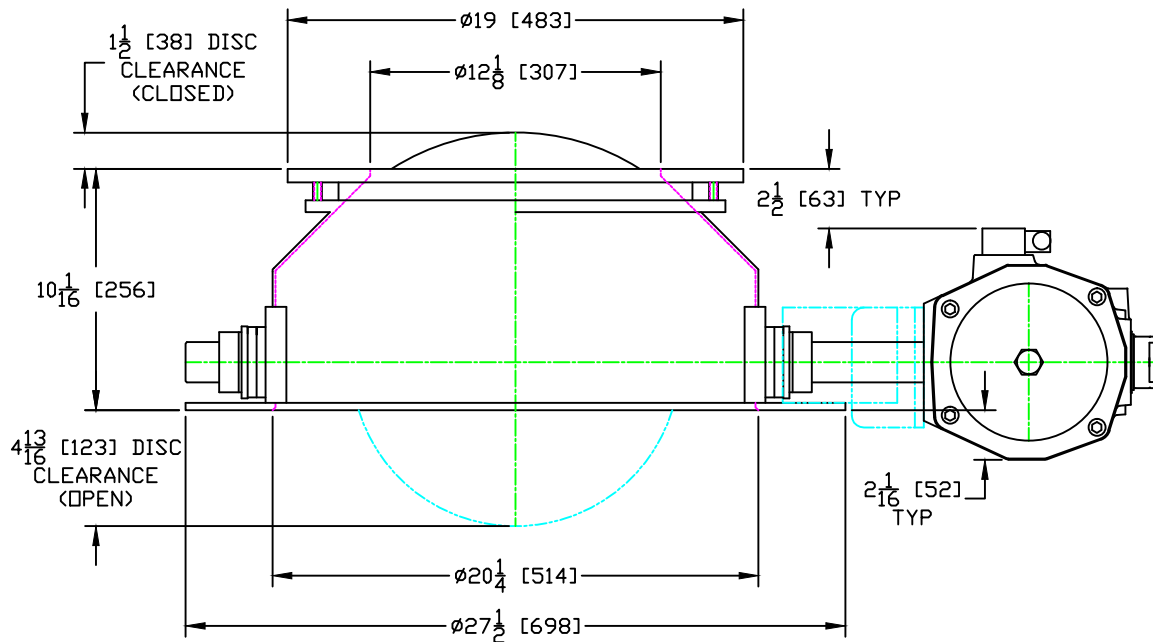

# GEMCO VALVE

301 SMALLEY AVENUE  
MIDDLESEX, NJ 08846 U.S.A  
(+1) 732-733-1142  
WWW.GEMCOVALVE.COM

# 12" 'TLD' Valve

January 2014

Size: A

Scale 1:8

© 2014 Gemco Valve Company, LLC

APPROXIMATE WEIGHT: 280 lbs / 130 kg