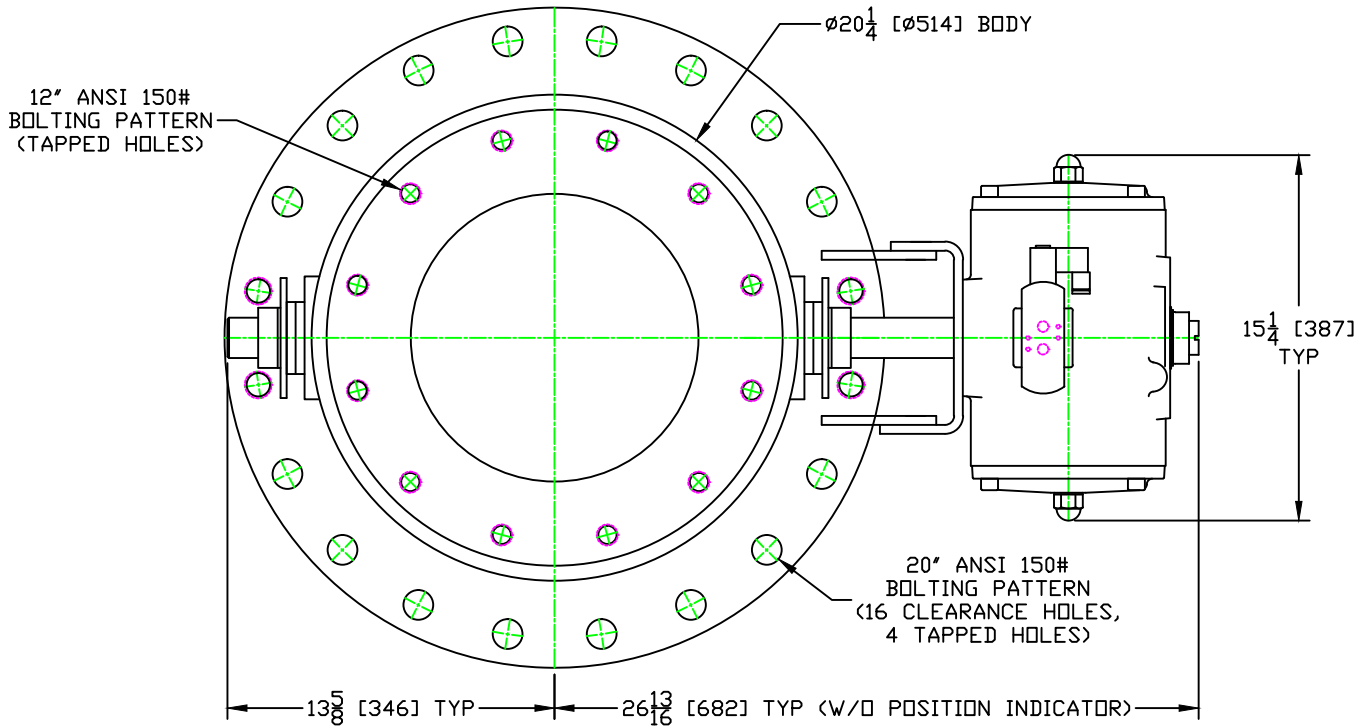

# GEMCO VALVE

301 SMALLEY AVENUE  
MIDDLESEX, NJ 08846 U.S.A  
(+1) 732-733-1142  
WWW.GEMCOVALVE.COM

# 12" 'TLD' Valve

January 2014

Size: A

Scale 1:8

© 2014 Gemco Valve Company, LLC

APPROXIMATE WEIGHT: 280 lbs / 130 kg