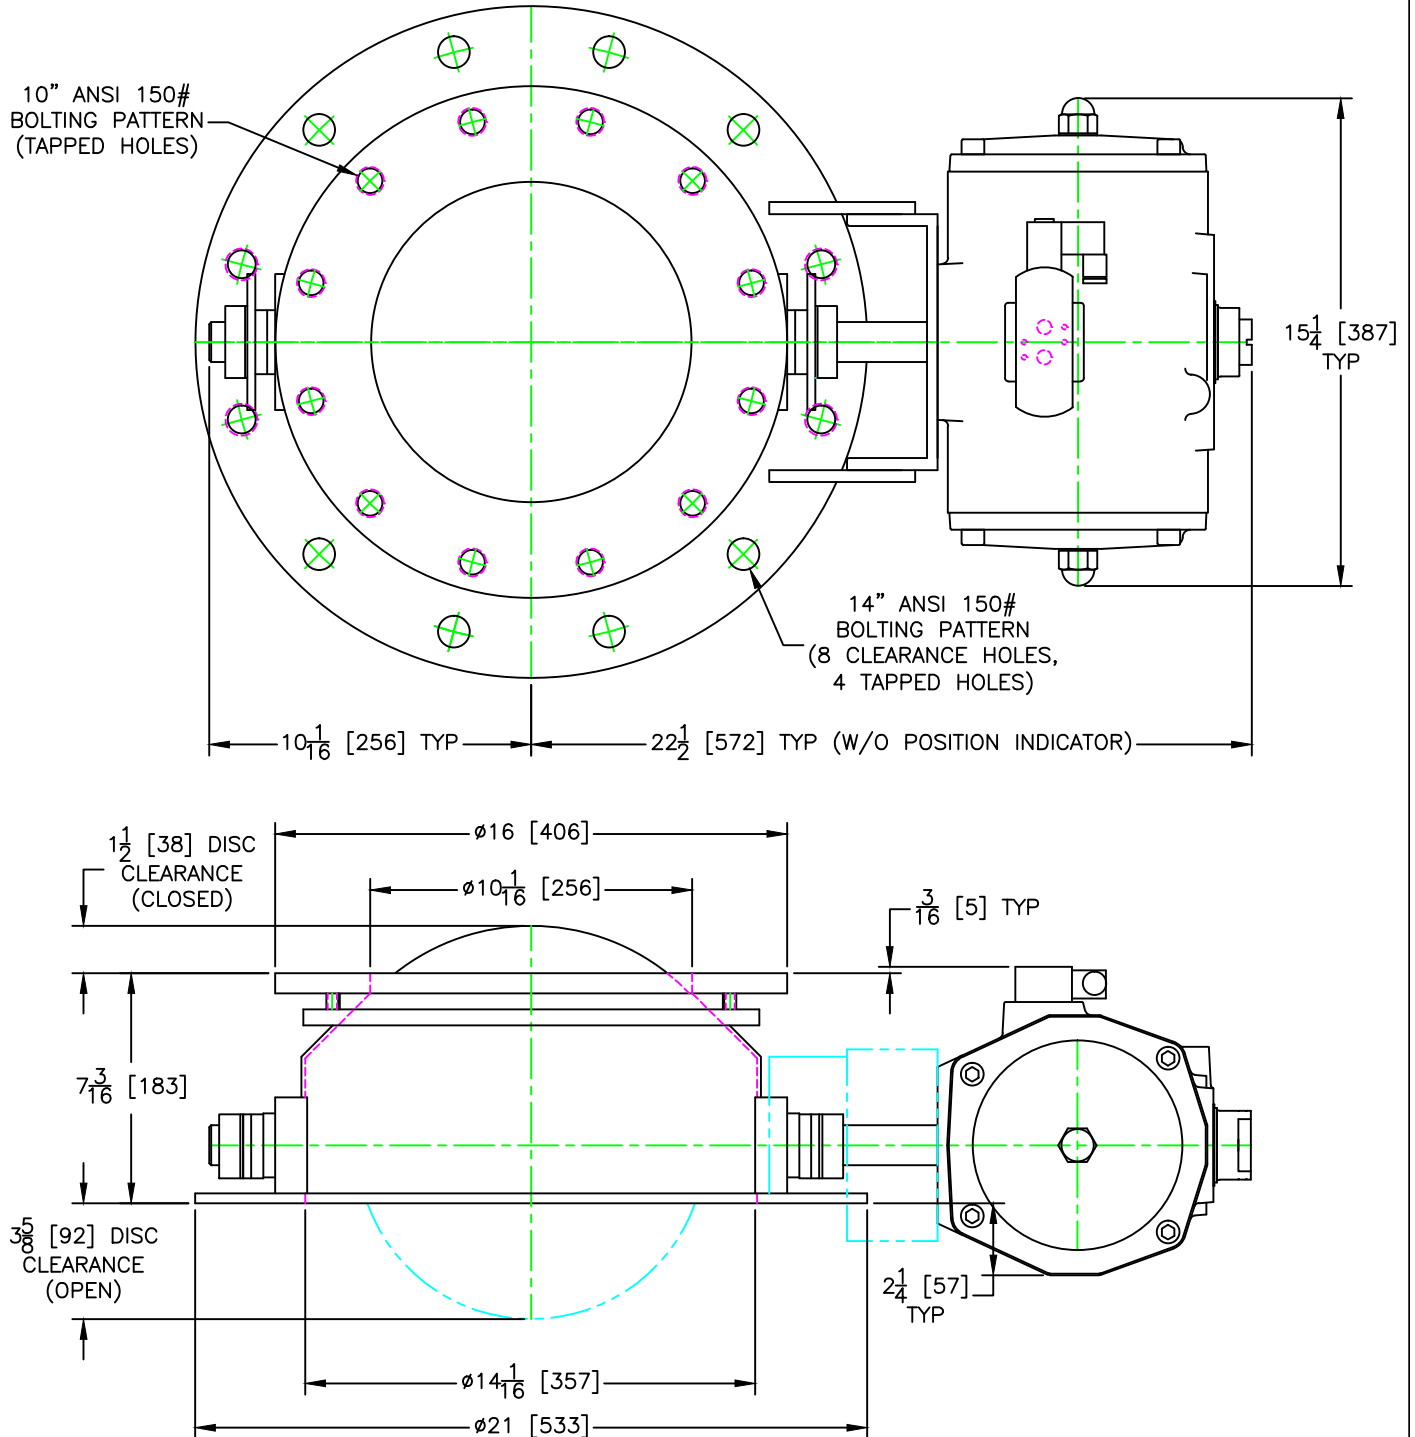

GEMCO VALVE

301 SMALLEY AVENUE
MIDDLESEX, NJ 08846 U.S.A
(+1) 732-733-1142
WWW.GEMCOVALVE.COM

10" 'TLD' Valve

January 2014

Size: A

Scale 1:6

© 2014 Gemco Valve Company, LLC

APPROXIMATE WEIGHT: 200 lbs / 90 kg