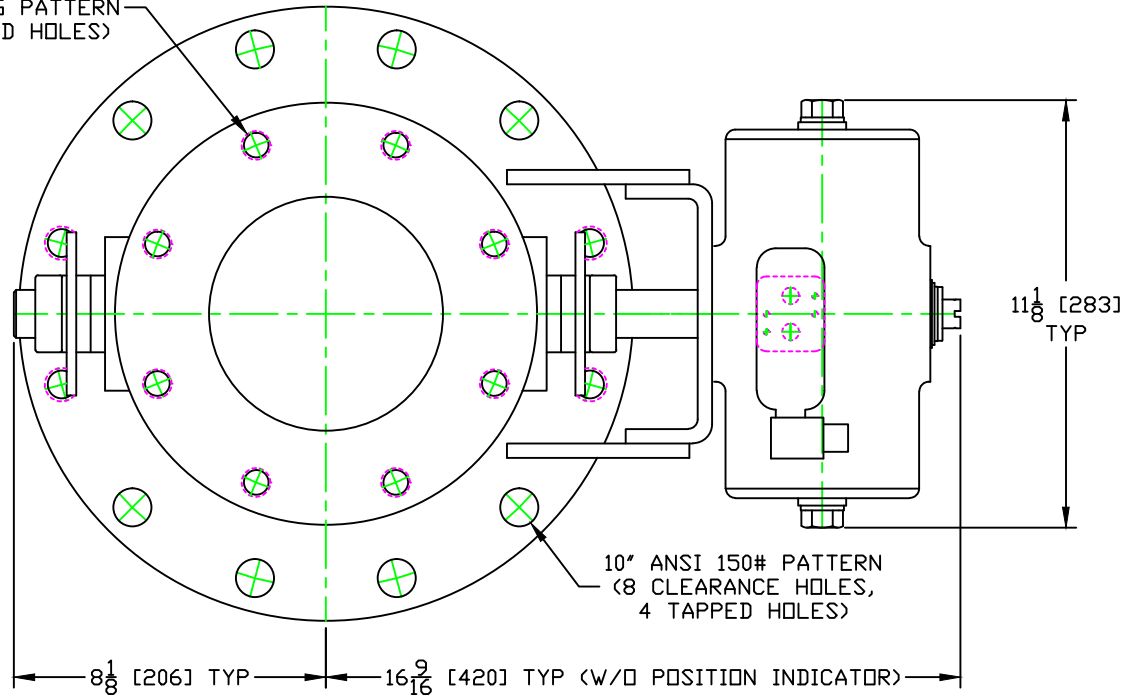

# 6" 'TLD' Valve

January 2014

Size: A

Scale 1:5

© 2014 Gemco Valve Company, LLC

6" ANSI 150#  
BOLTING PATTERN  
(TAPPED HOLES)

APPROXIMATE WEIGHT: 93 lbs / 42 kg