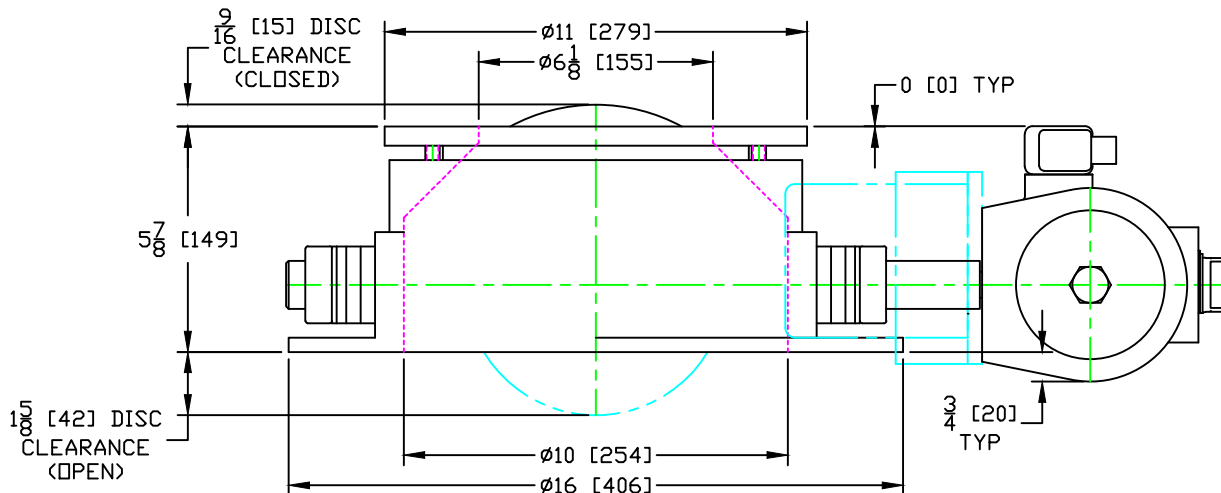

# 6" 'TLD' Valve

January 2014

Size: A

Scale 1:5

© 2014 Gemco Valve Company, LLC

6" ANSI 150#  
BOLTING PATTERN  
(TAPPED HOLES)

APPROXIMATE WEIGHT: 93 lbs / 42 kg