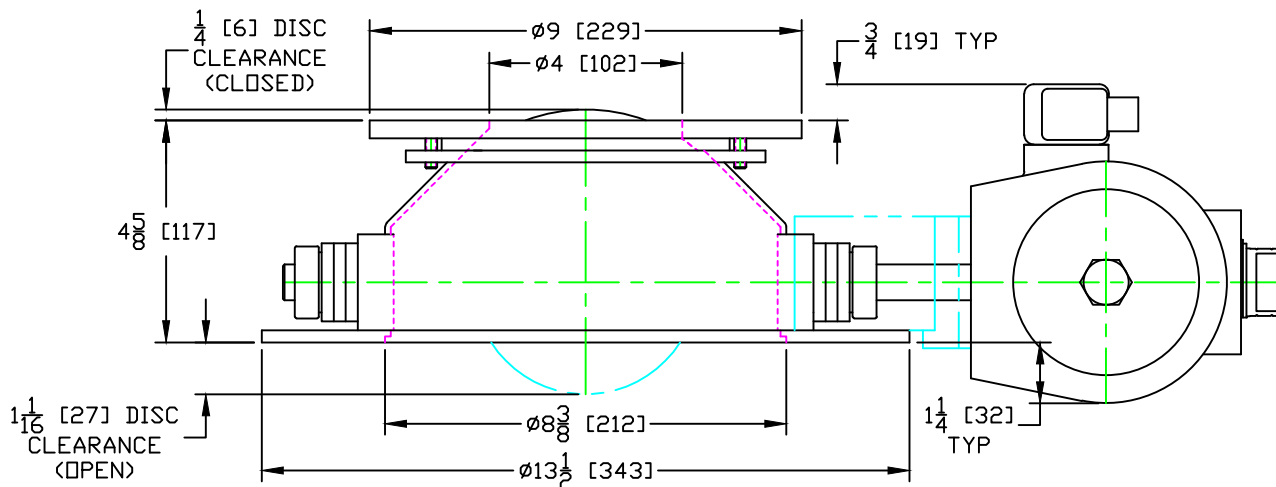

GEMCO VALVE

301 SMALLEY AVENUE
MIDDLESEX, NJ 08846 U.S.A
(+1) 732-733-1142
WWW.GEMCOVALVE.COM

4" 'TLD' Valve

January 2014

Size: A

Scale 1:4

© 2014 Gemco Valve Company, LLC

APPROXIMATE WEIGHT: 83 lbs / 38 kg