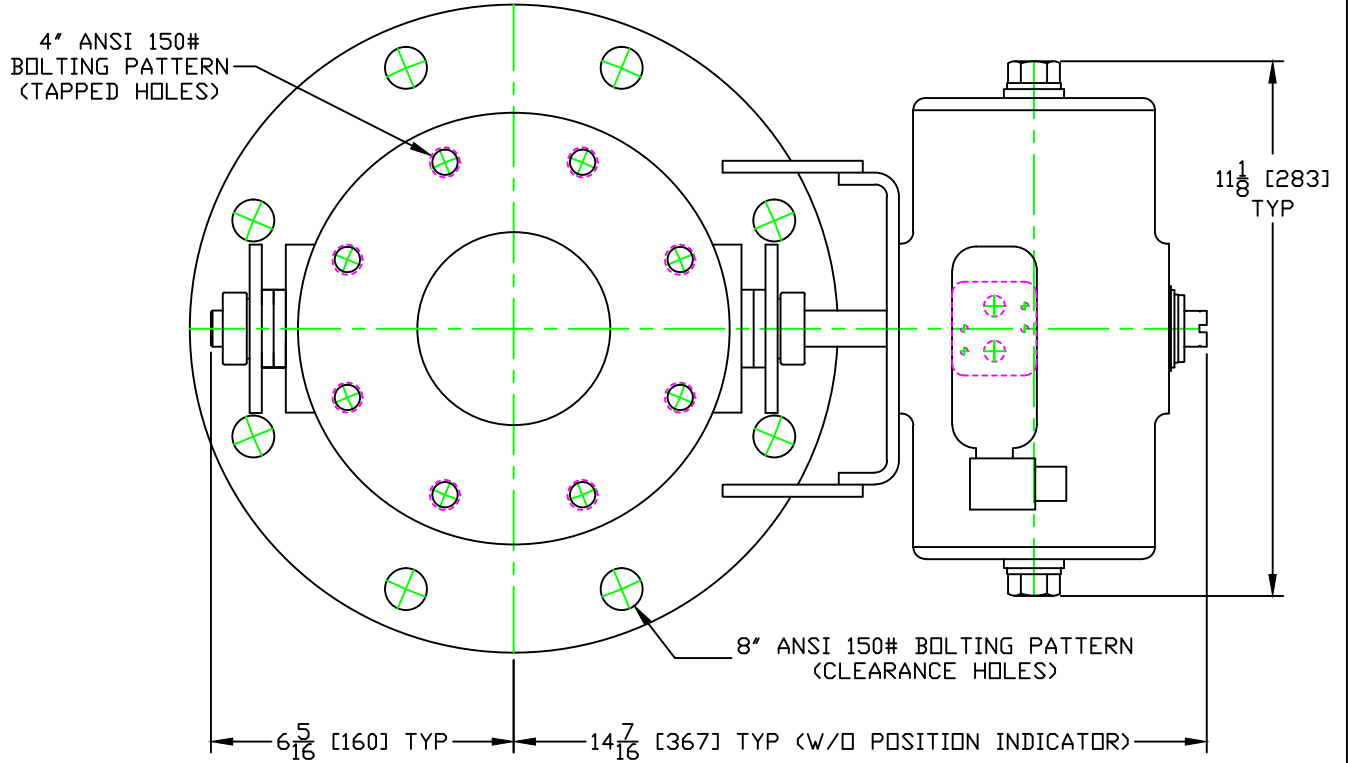

GEMCO VALVE

301 SMALLEY AVENUE
MIDDLESEX, NJ 08846 U.S.A
(+1) 732-733-1142
WWW.GEMCOVALVE.COM

4" 'TLD' Valve

January 2014

Size: A

Scale 1:4

© 2014 Gemco Valve Company, LLC

APPROXIMATE WEIGHT: 83 lbs / 38 kg