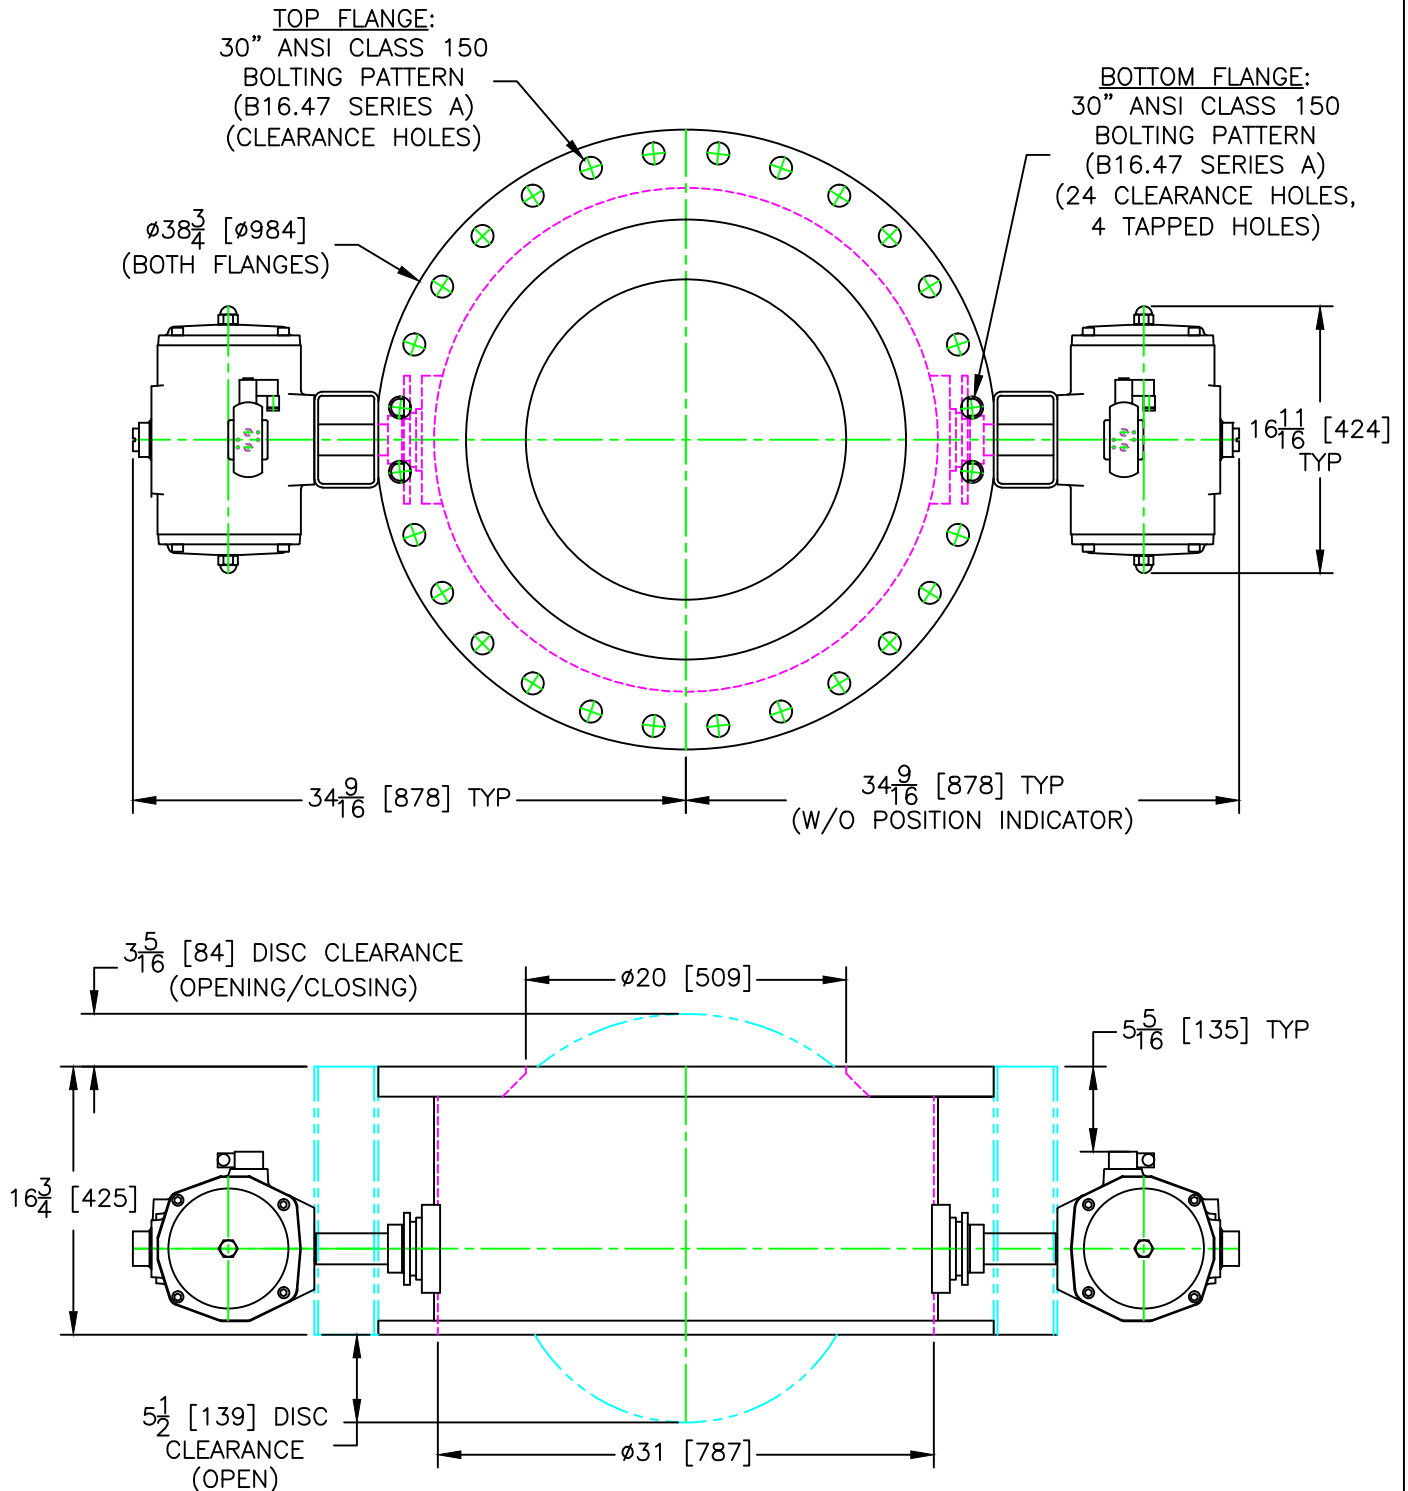

GEMCO VALVE

301 SMALLEY AVENUE
MIDDLESEX, NJ 08846 U.S.A
(+1) 732-733-1142
WWW.GEMCOVALVE.COM

20" 'T' Valve

January 2014

Size: A

Scale 1:12

© 2014 Gemco Valve Company, LLC

APPROXIMATE WEIGHT: 930 lbs / 420 kg