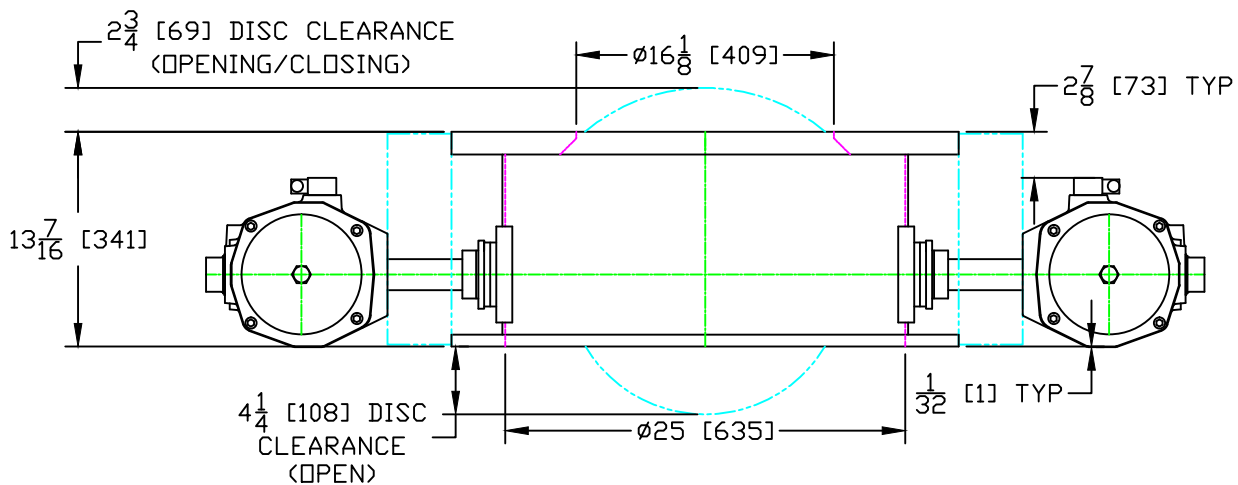

GEMCO VALVE

301 SMALLEY AVENUE
MIDDLESEX, NJ 08846 U.S.A
(+1) 732-733-1142
WWW.GEMCOVALVE.COM

16" 'T' Valve

January 2014

Size: A

Scale 1:12

© 2014 Gemco Valve Company, LLC

APPROXIMATE WEIGHT: 780 lbs / 350 kg