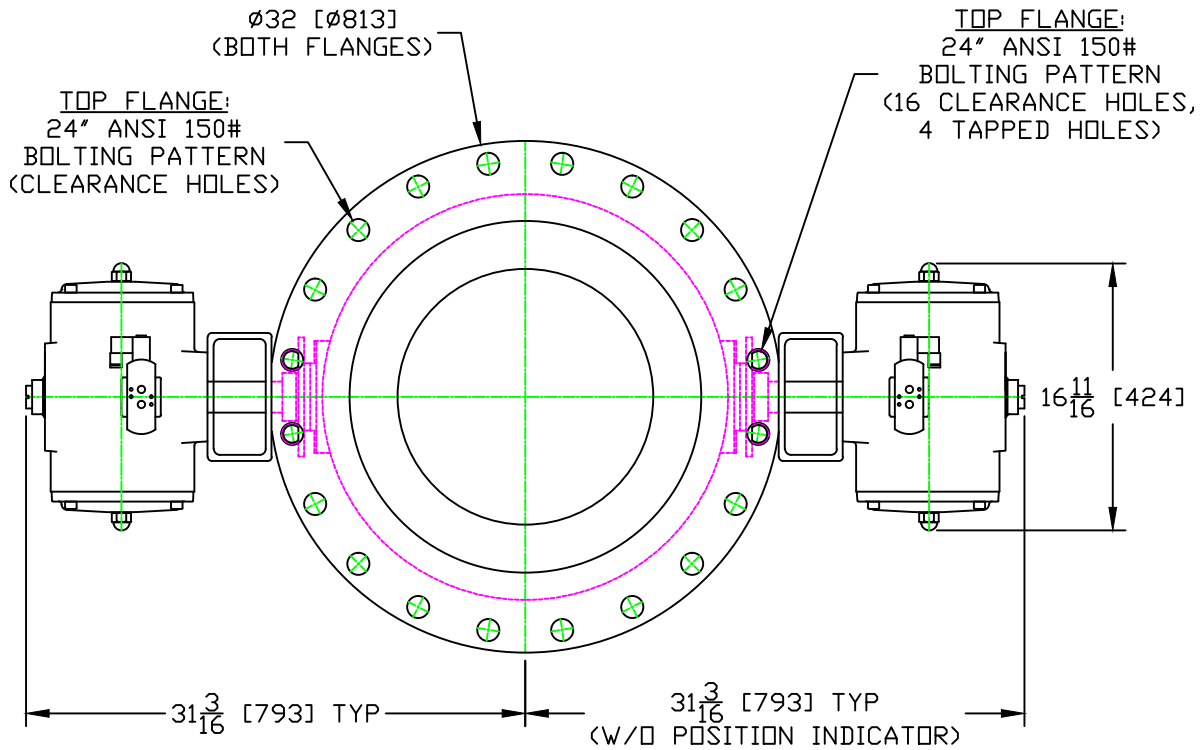

GEMCO VALVE

301 SMALLEY AVENUE
MIDDLESEX, NJ 08846 U.S.A
(+1) 732-733-1142
WWW.GEMCOVALVE.COM

16" 'T' Valve

January 2014

Size: A

Scale 1:12

© 2014 Gemco Valve Company, LLC

APPROXIMATE WEIGHT: 780 lbs / 350 kg