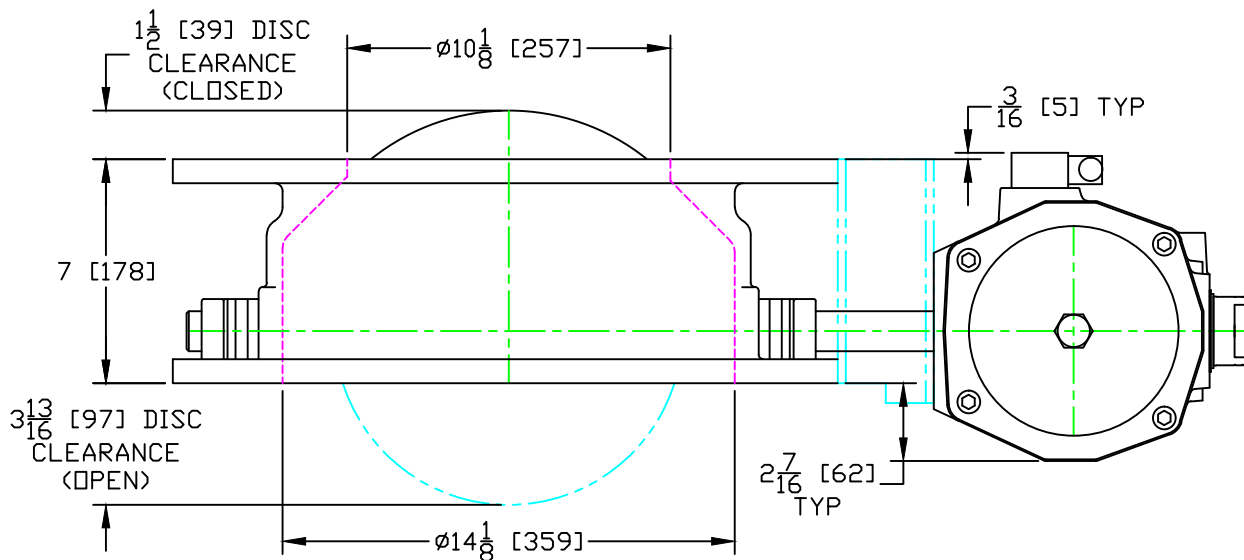

GEMCO VALVE

301 SMALLEY AVENUE
MIDDLESEX, NJ 08846 U.S.A
(+1) 732-733-1142
WWW.GEMCOVALVE.COM

10" 'T' Valve

January 2014

Size: A

Scale 1:6

© 2014 Gemco Valve Company, LLC

APPROXIMATE WEIGHT: 290 lbs / 130 kg