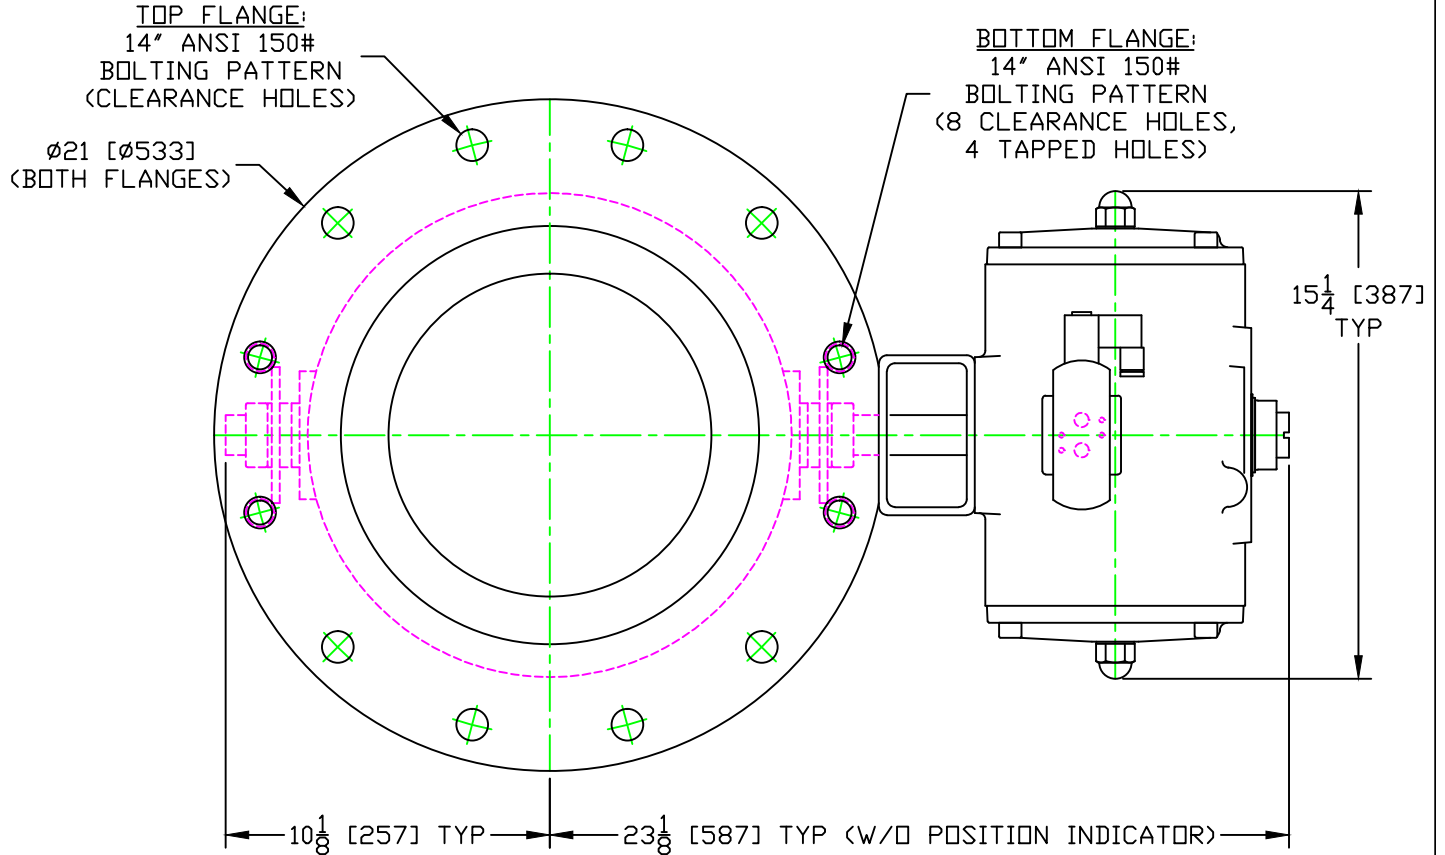

GEMCO VALVE

301 SMALLEY AVENUE
MIDDLESEX, NJ 08846 U.S.A
(+1) 732-733-1142
WWW.GEMCOVALVE.COM

10" 'T' Valve

January 2014

Size: A

Scale 1:6

© 2014 Gemco Valve Company, LLC

APPROXIMATE WEIGHT: 290 lbs / 130 kg