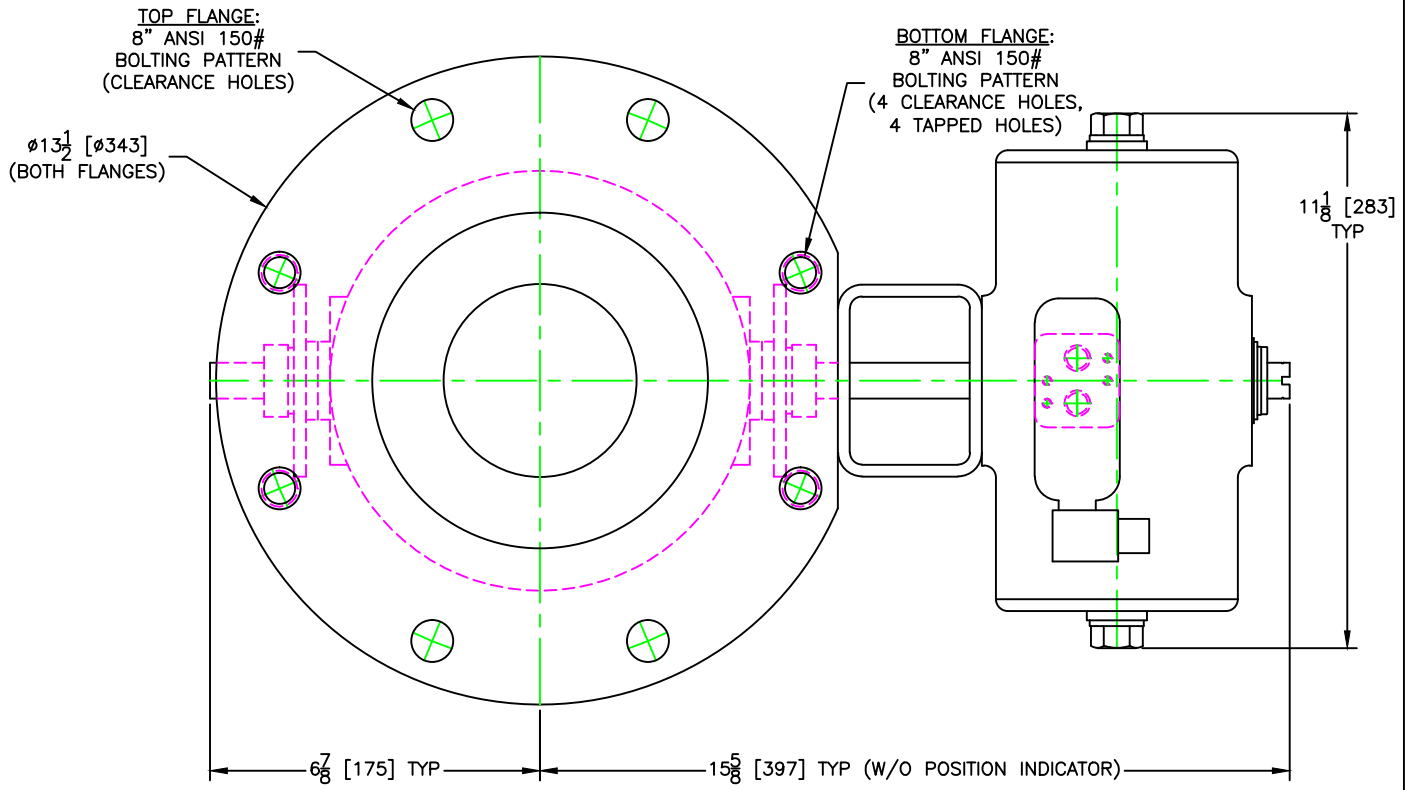

GEMCO VALVE

301 SMALLEY AVENUE
MIDDLESEX, NJ 08846 U.S.A
(+1) 732-733-1142
WWW.GEMCOVALVE.COM

4" "T" Valve

January 2014

Size: A

Scale 1:4

© 2014 Gemco Valve Company, LLC

APPROXIMATE WEIGHT: 83 lbs / 38 kg