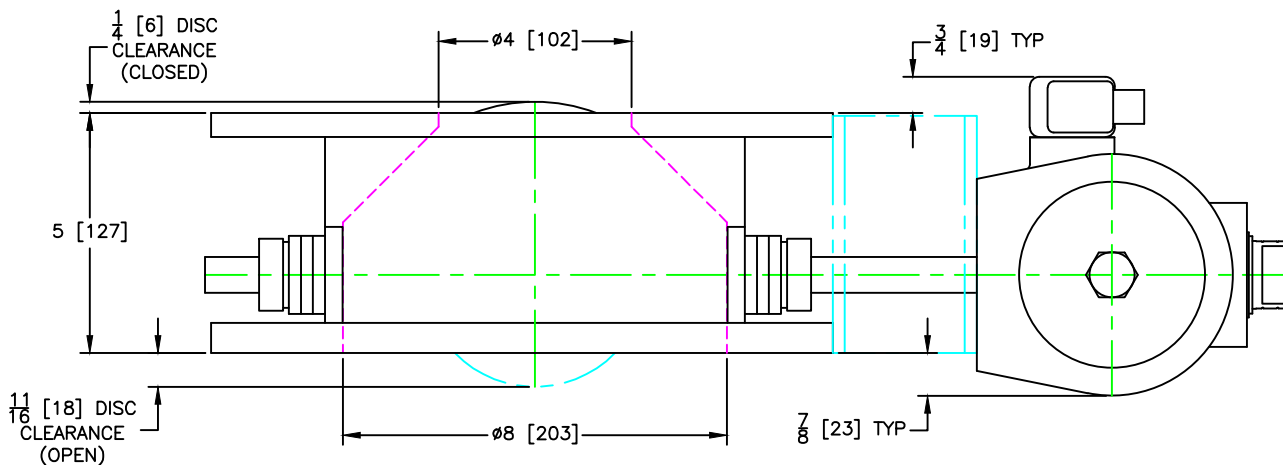

GEMCO VALVE

301 SMALLEY AVENUE
MIDDLESEX, NJ 08846 U.S.A
(+1) 732-733-1142
WWW.GEMCOVALVE.COM

4" "T" Valve

January 2014

Size: A

Scale 1:4

© 2014 Gemco Valve Company, LLC

APPROXIMATE WEIGHT: 83 lbs / 38 kg