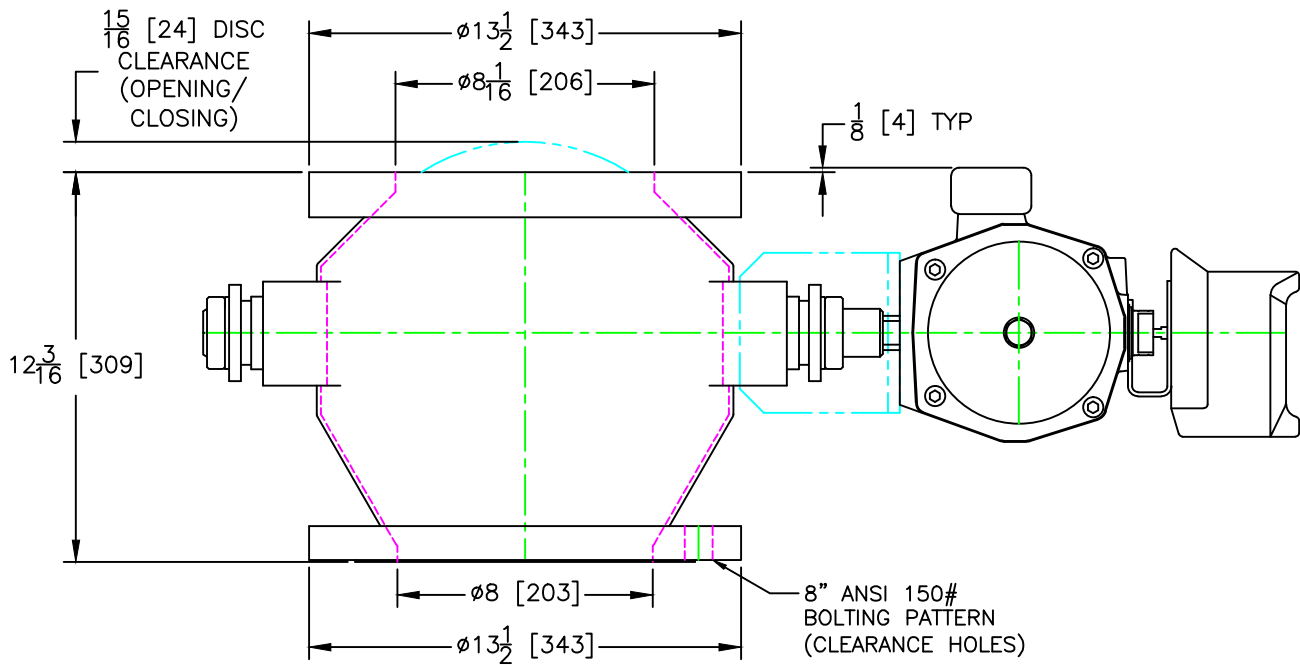

GEMCO VALVE

301 SMALLEY AVENUE
MIDDLESEX, NJ 08846 U.S.A
(+1) 732-733-1142
WWW.GEMCOVALVE.COM

8" 'P21' Valve

January 2014

Size: A

Scale 1:6

© 2014 Gemco Valve Company, LLC

APPROXIMATE WEIGHT: 220 lbs / 100 kg