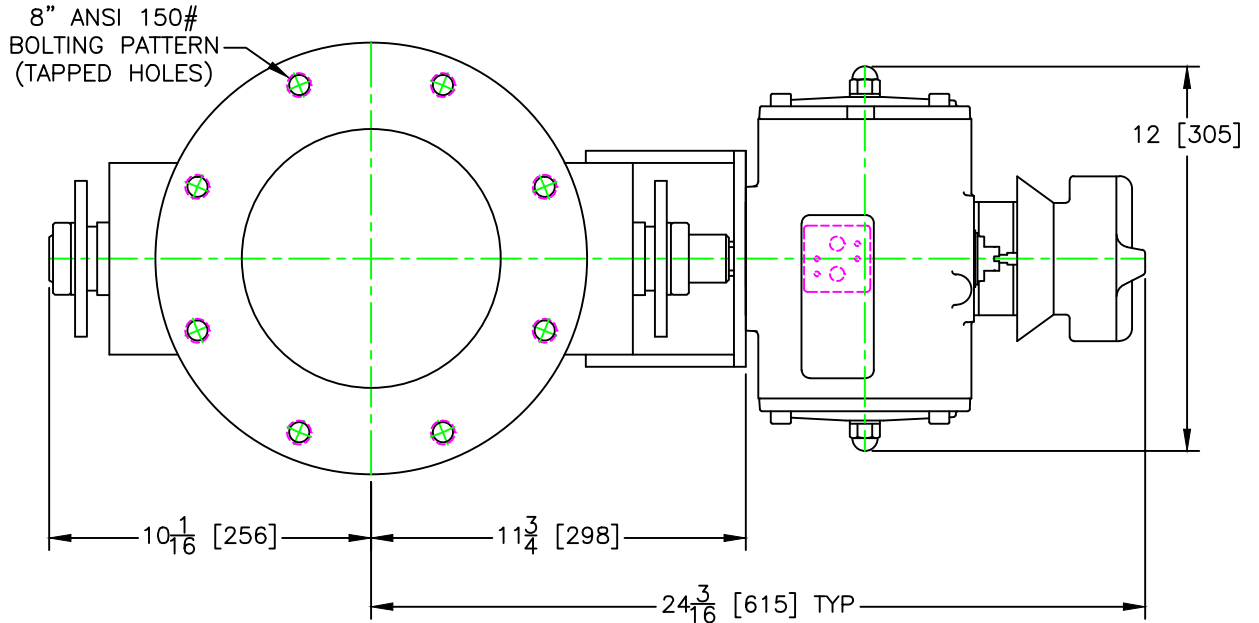

GEMCO VALVE

301 SMALLEY AVENUE
MIDDLESEX, NJ 08846 U.S.A
(+1) 732-733-1142
WWW.GEMCOVALVE.COM

8" 'P21' Valve

January 2014

Size: A

Scale 1:6

© 2014 Gemco Valve Company, LLC

APPROXIMATE WEIGHT: 220 lbs / 100 kg