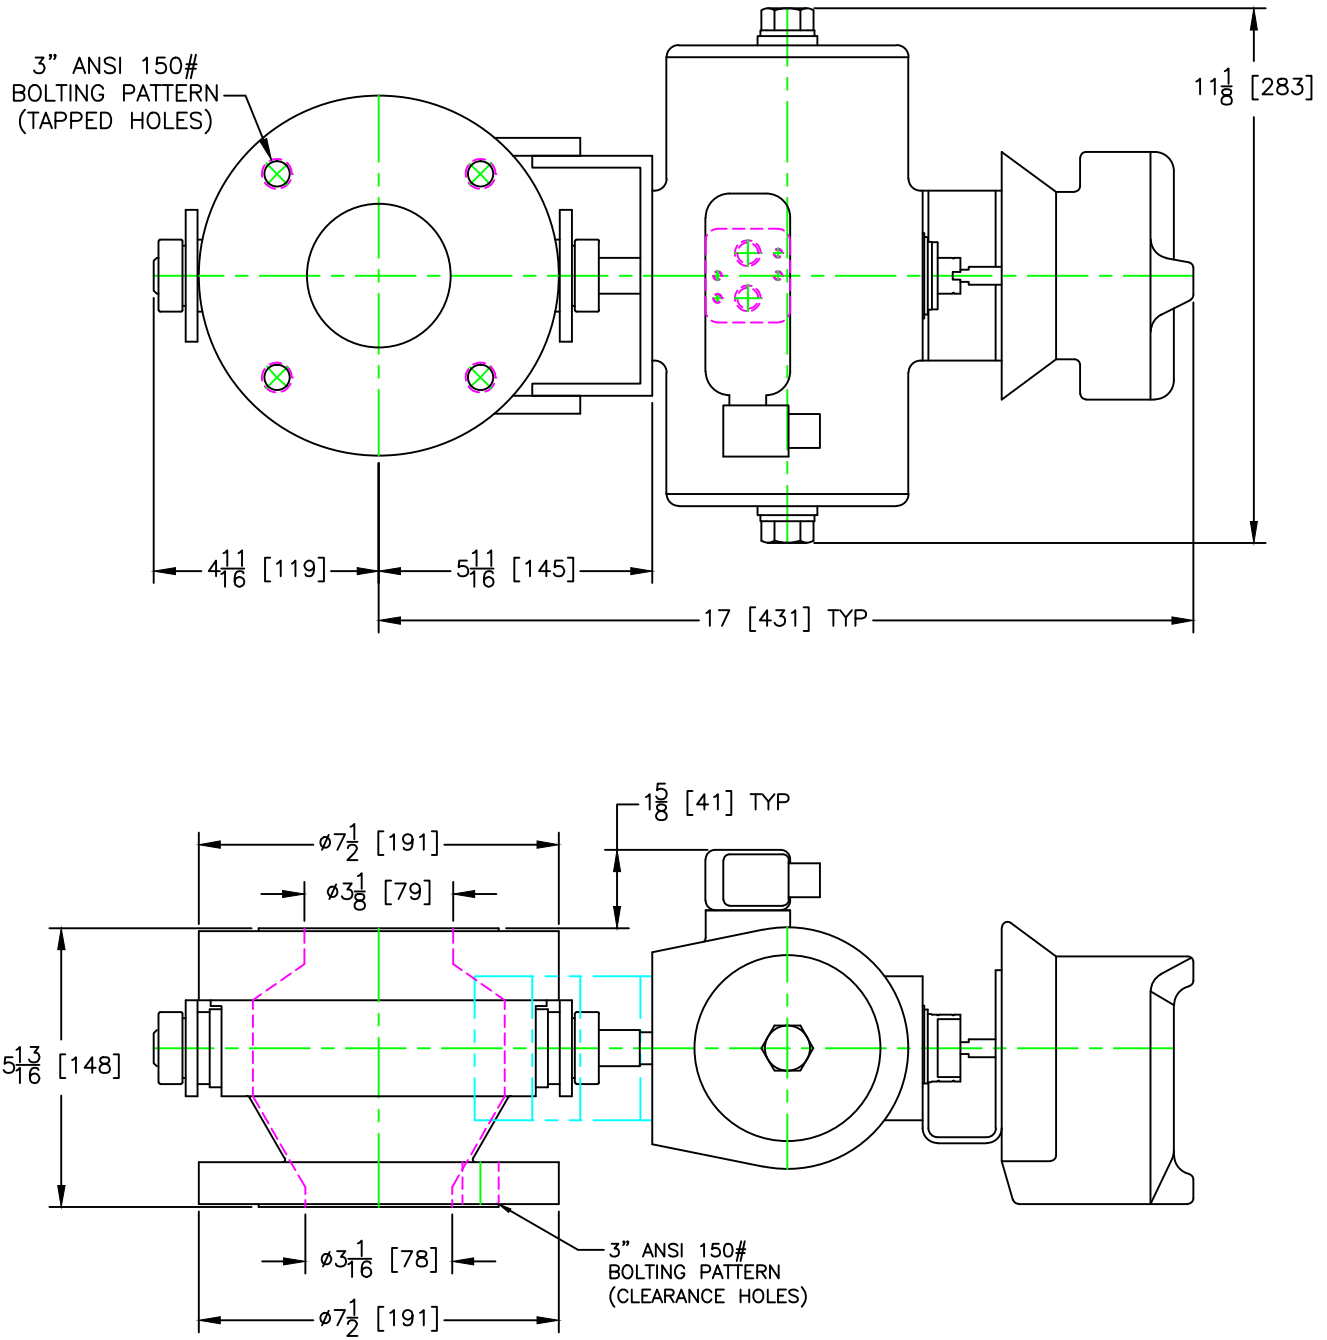

# GEMCO VALVE

301 SMALLEY AVENUE  
MIDDLESEX, NJ 08846 U.S.A  
(+1) 732-733-1142  
WWW.GEMCOVALVE.COM

# 3" 'P21' Valve

January 2014

Size: A

Scale 1:4

© 2014 Gemco Valve Company, LLC

APPROXIMATE WEIGHT: 67 lbs / 30 kg