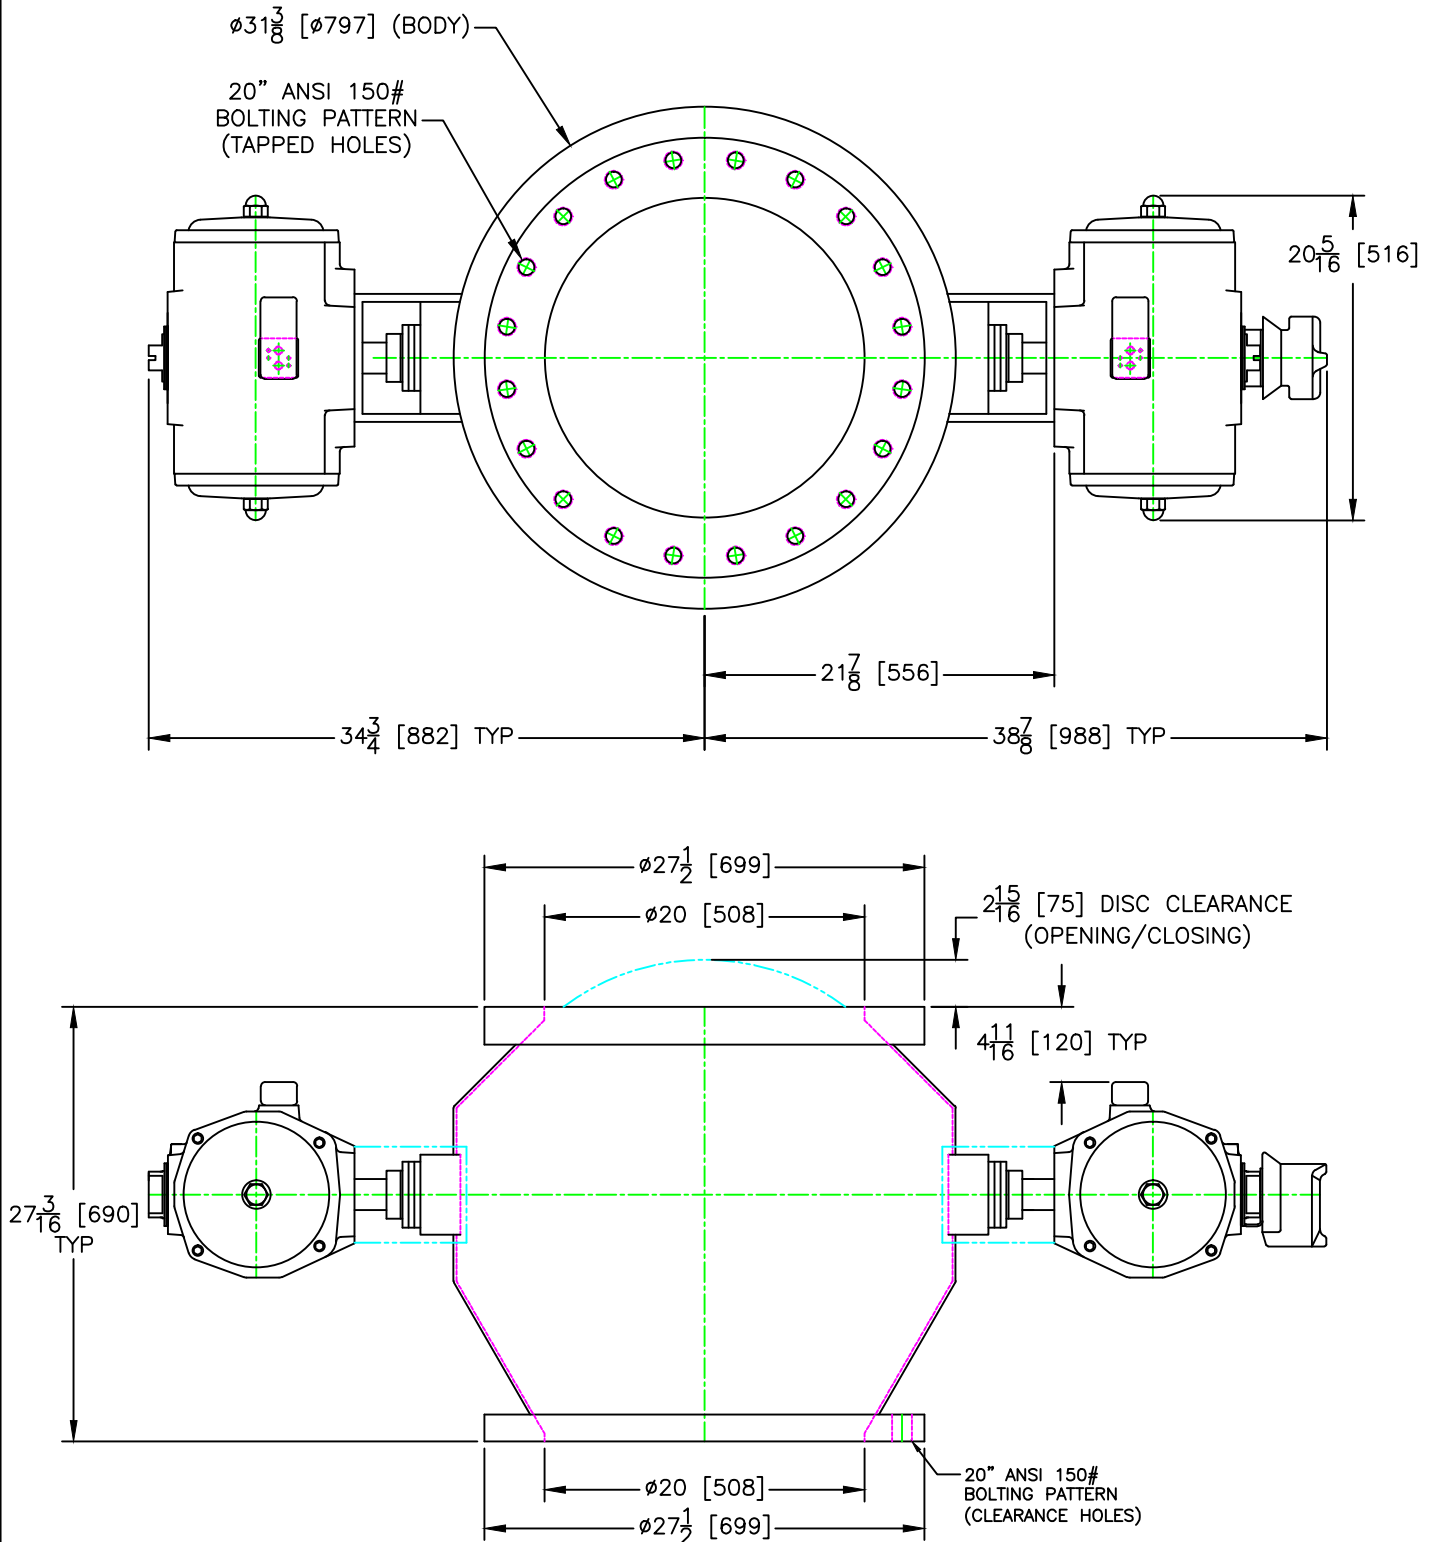

GEMCO VALVE

301 SMALLEY AVENUE
MIDDLESEX, NJ 08846 U.S.A
(+1) 732-733-1142
WWW.GEMCOVALVE.COM

20" 'P21' Valve

February 2014

Size: A

Scale 1:12

© 2014 Gemco Valve Company, LLC

APPROXIMATE WEIGHT: 1000 lbs / 450 kg