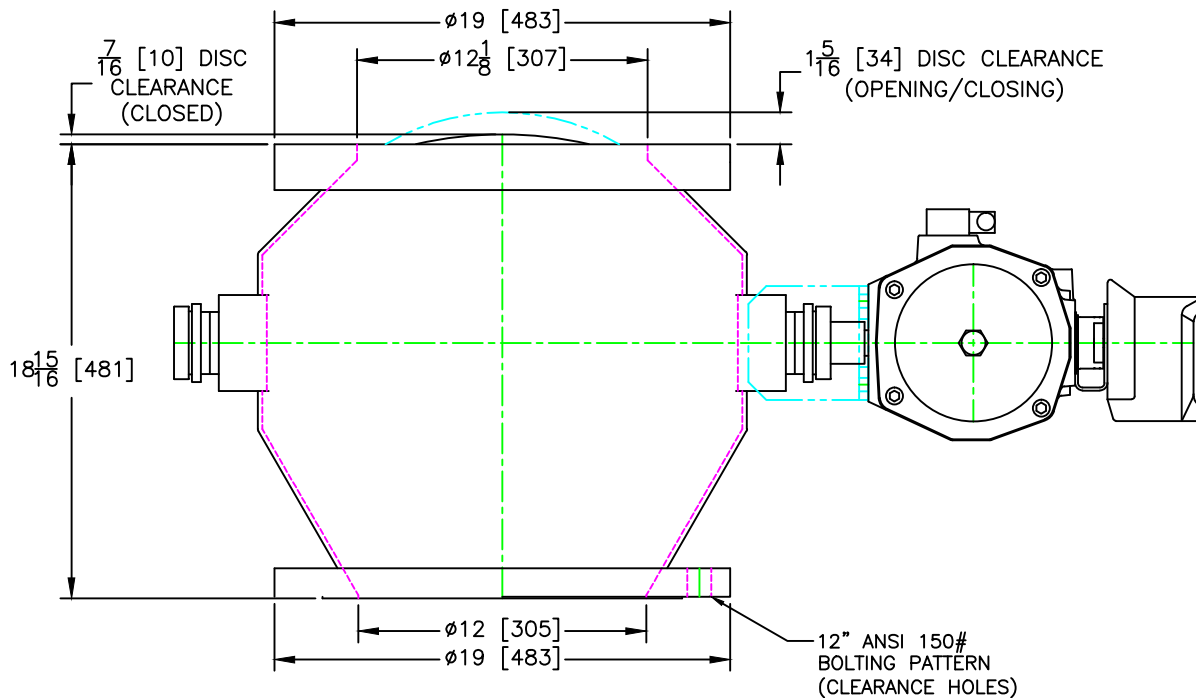

# 12" 'P21' Valve

January 2014

Size: A

Scale 1:8

© 2014 Gemco Valve Company, LLC

APPROXIMATE WEIGHT: 350 lbs / 160 kg