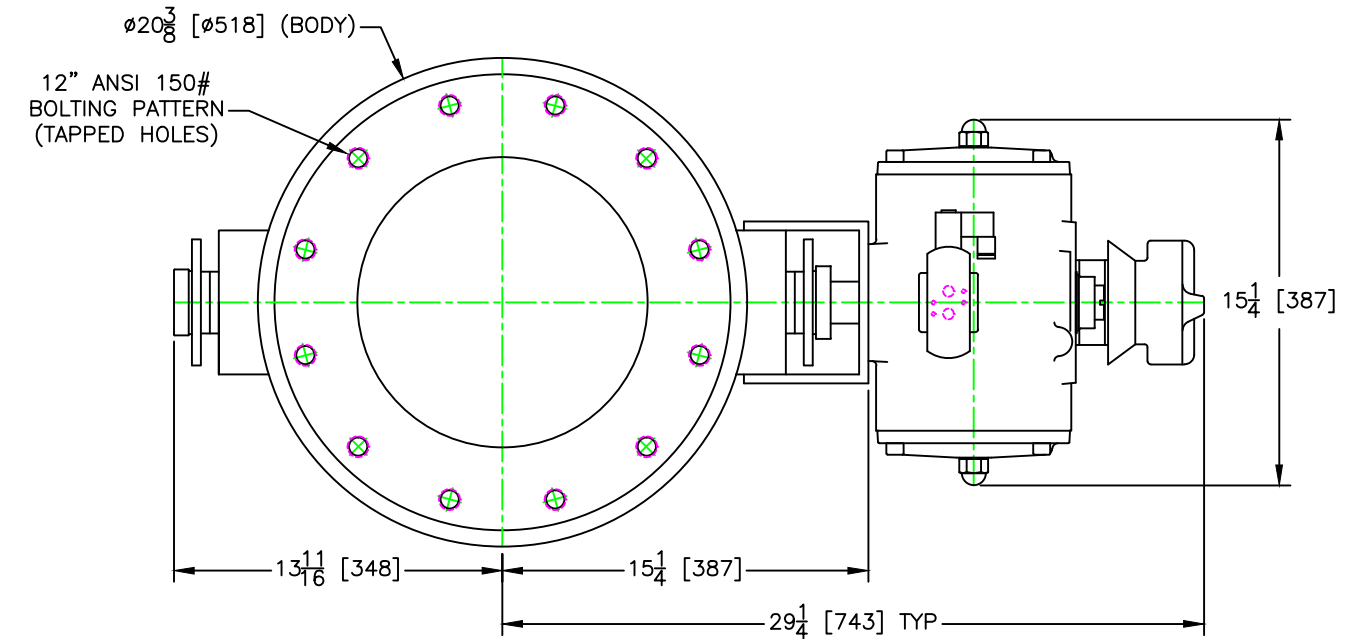

# GEMCO VALVE

301 SMALLEY AVENUE  
MIDDLESEX, NJ 08846 U.S.A  
(+1) 732-733-1142  
WWW.GEMCOVALVE.COM

# 12" 'P21' Valve

January 2014

Size: A

Scale 1:8

© 2014 Gemco Valve Company, LLC

APPROXIMATE WEIGHT: 350 lbs / 160 kg