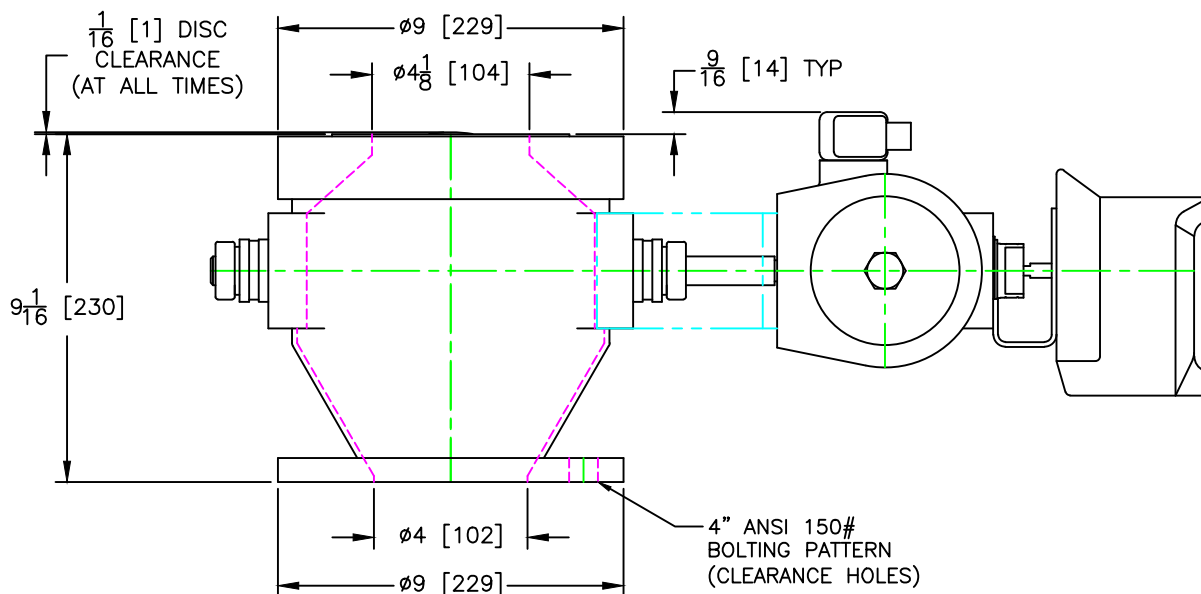

# 4" 'P21' Valve

January 2014

Size: A

Scale 1:5

© 2014 Gemco Valve Company, LLC

APPROXIMATE WEIGHT: 89 lbs / 40 kg