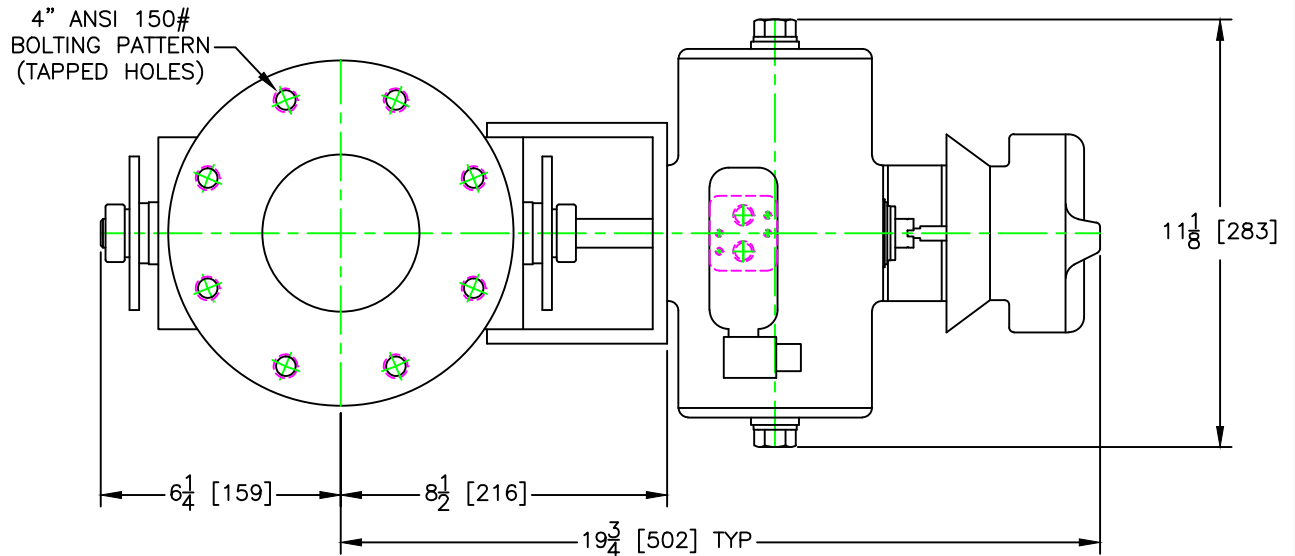

# GEMCO VALVE

301 SMALLEY AVENUE  
MIDDLESEX, NJ 08846 U.S.A  
(+1) 732-733-1142  
WWW.GEMCOVALVE.COM

# 4" 'P21' Valve

January 2014

Size: A

Scale 1:5

© 2014 Gemco Valve Company, LLC

APPROXIMATE WEIGHT: 89 lbs / 40 kg