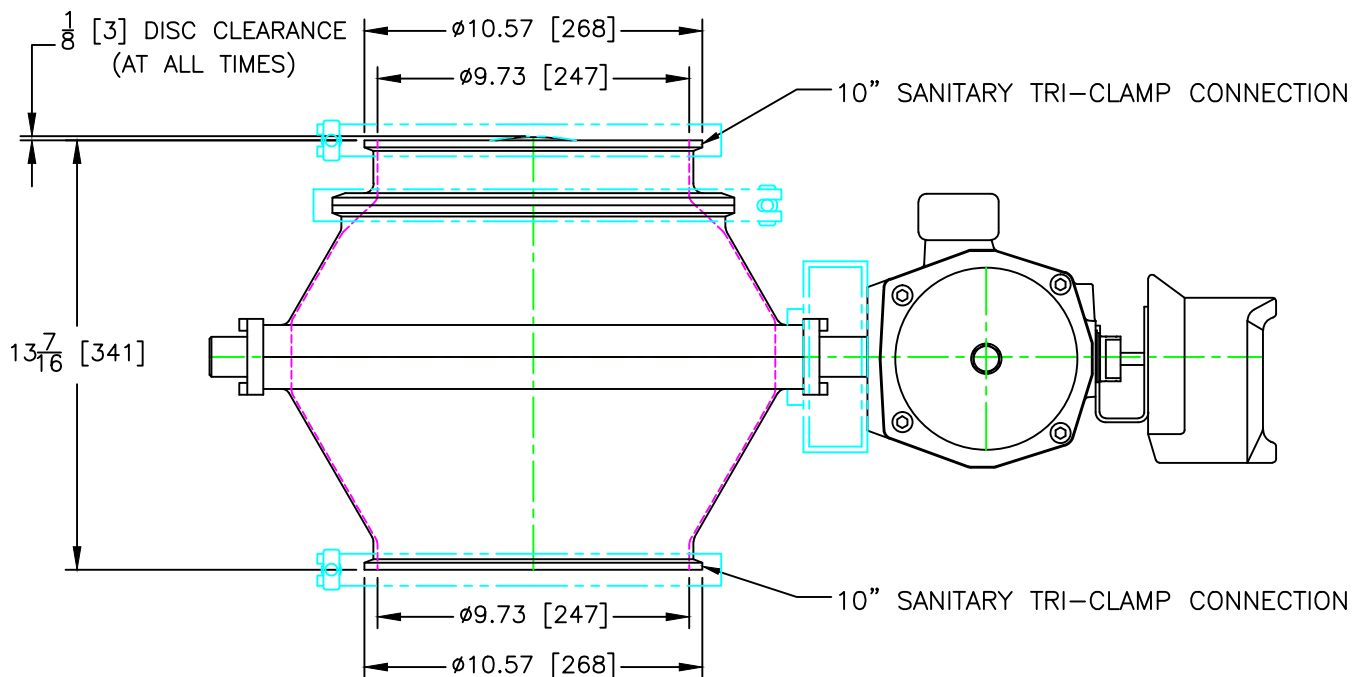

# 10" 'K' Valve

January 2014

Size: A

Scale 1:6

© 2014 Gemco Valve Company, LLC

APPROXIMATE WEIGHT: 90 lbs / 41 kg