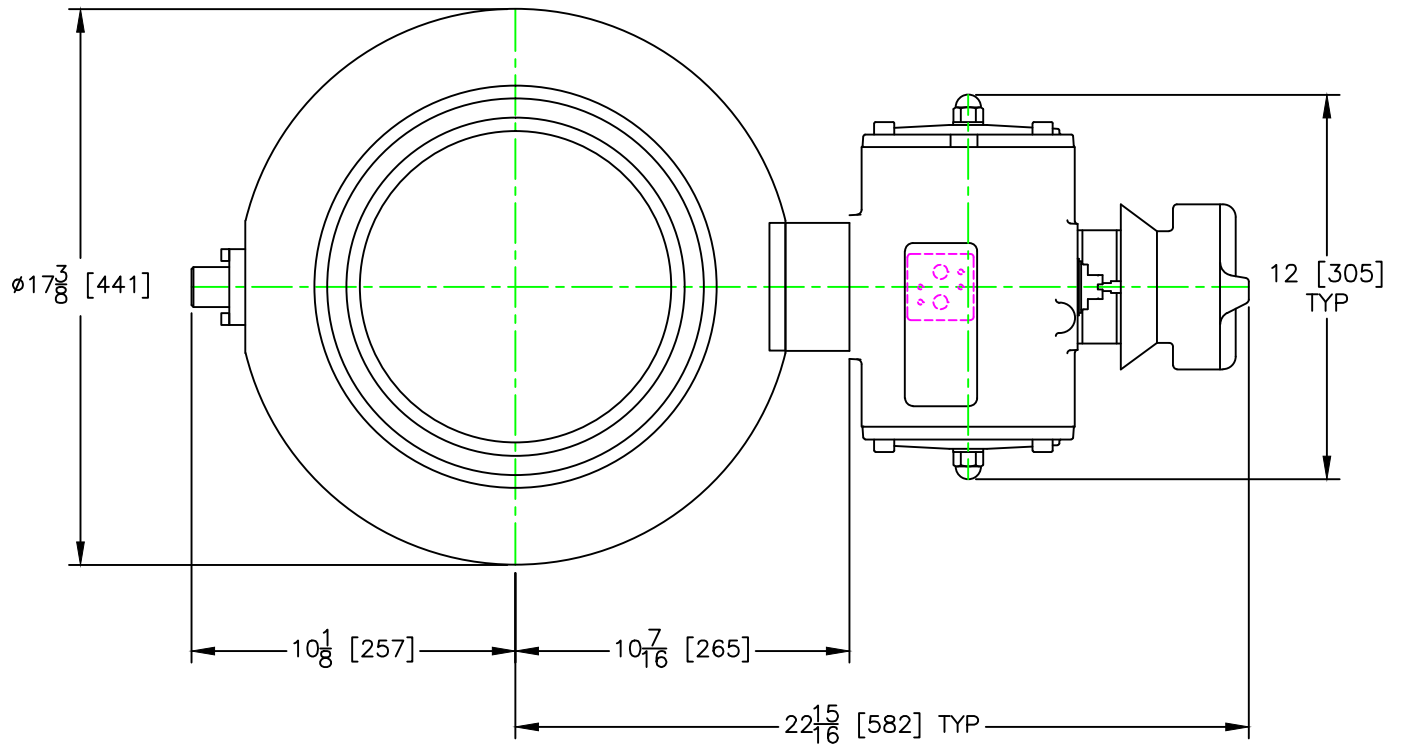

# 10" 'K' Valve

January 2014

Size: A

Scale 1:6

© 2014 Gemco Valve Company, LLC

APPROXIMATE WEIGHT: 90 lbs / 41 kg