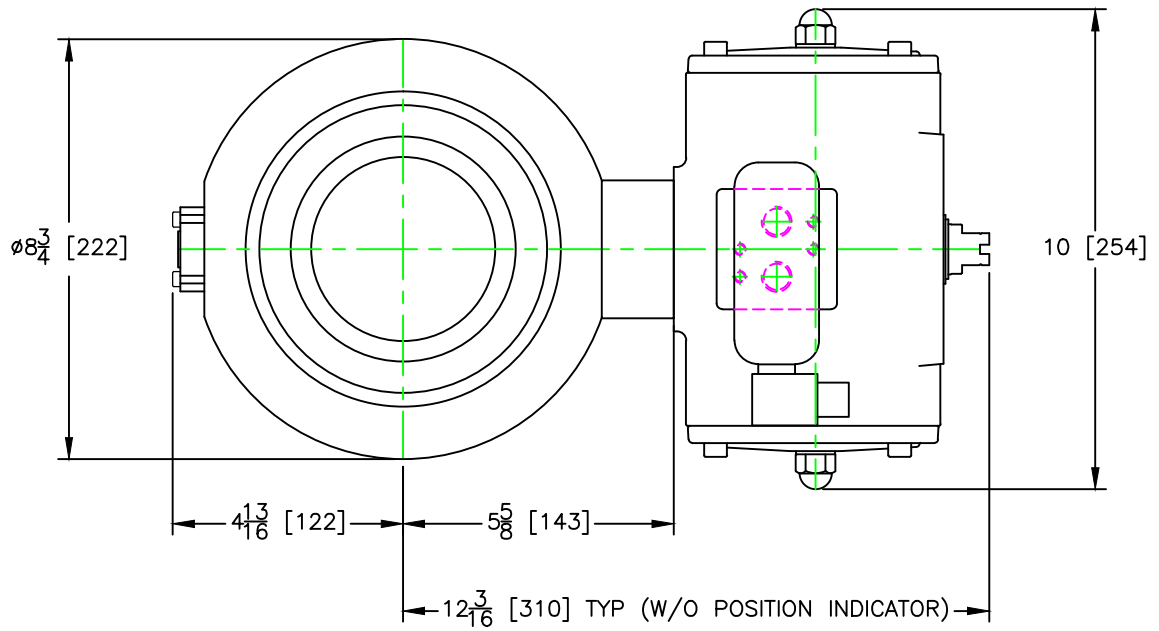

GEMCO VALVE

301 SMALLEY AVENUE
MIDDLESEX, NJ 08846 U.S.A
(+1) 732-733-1142
WWW.GEMCOVALVE.COM

4" 'K' Valve

January 2014

Size: A

Scale 1:4

© 2014 Gemco Valve Company, LLC

APPROXIMATE WEIGHT: 45 lbs / 20 kg