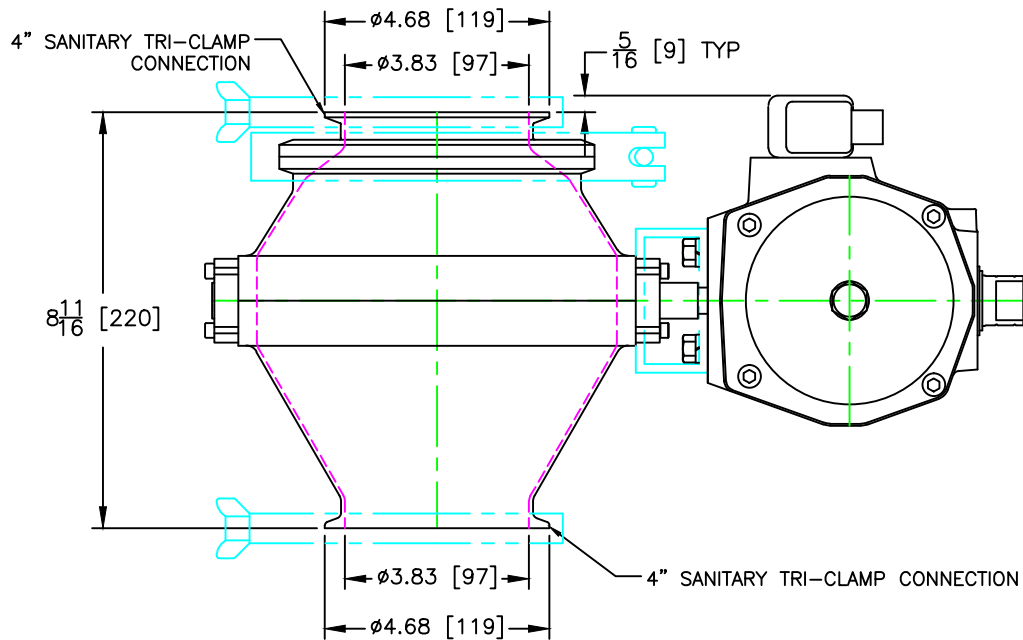

GEMCO VALVE

301 SMALLEY AVENUE
MIDDLESEX, NJ 08846 U.S.A
(+1) 732-733-1142
WWW.GEMCOVALVE.COM

4" 'K' Valve

January 2014

Size: A

Scale 1:4

© 2014 Gemco Valve Company, LLC

APPROXIMATE WEIGHT: 45 lbs / 20 kg